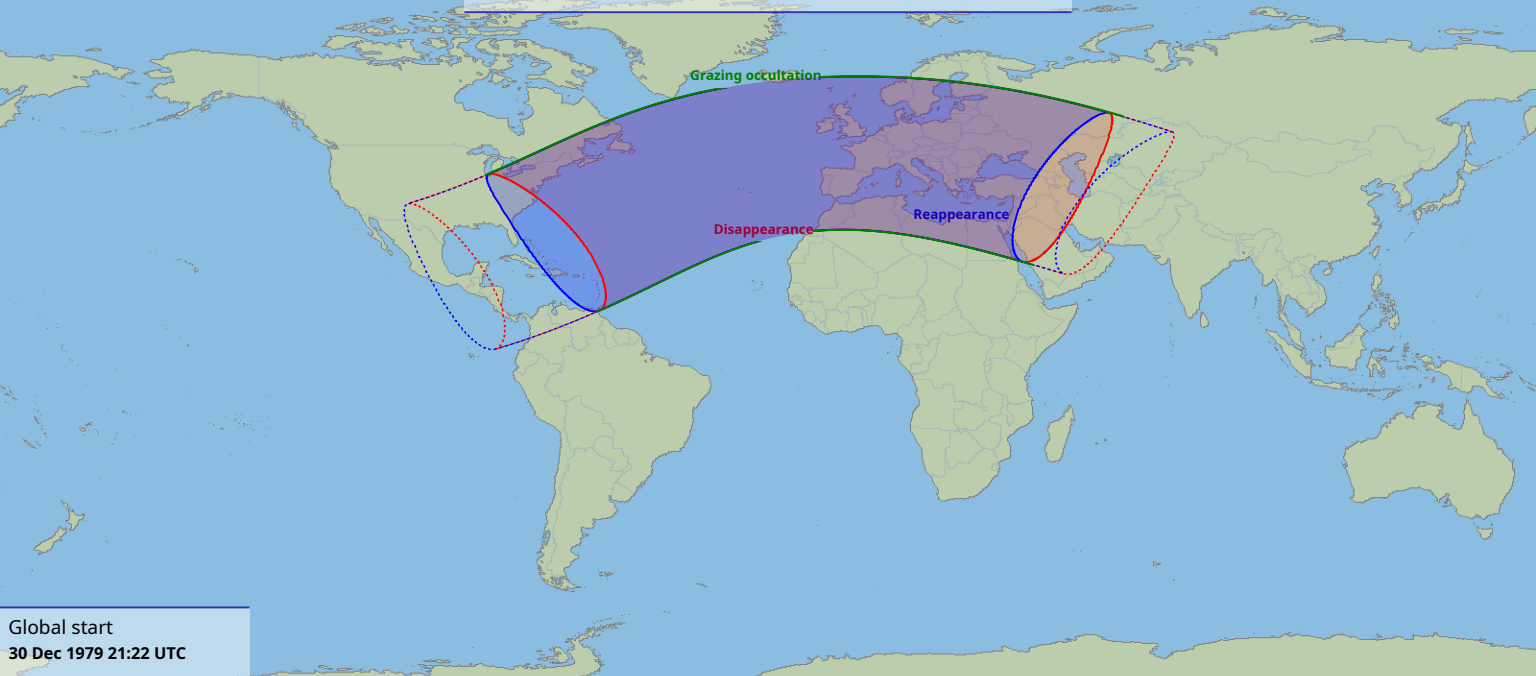

Visibility of the lunar occultation of Aldebaran on 30 Dec 1979

Global start
30 Dec 1979 21:22 UTC

Global end
31 Dec 1979 01:27 UTC