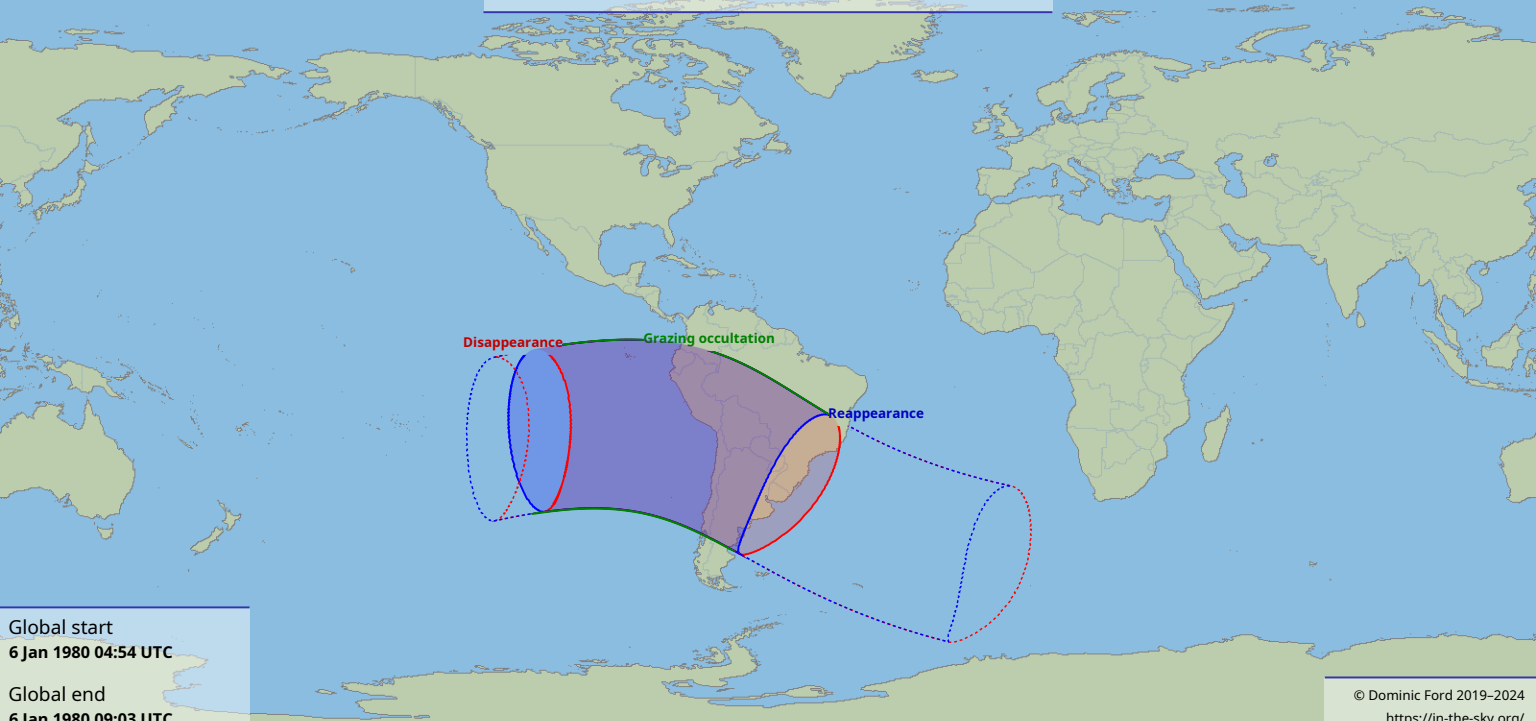

Visibility of the lunar occultation of Regulus on 6 Jan 1980

Global start
6 Jan 1980 04:54 UTC

Global end
6 Jan 1980 09:03 UTC