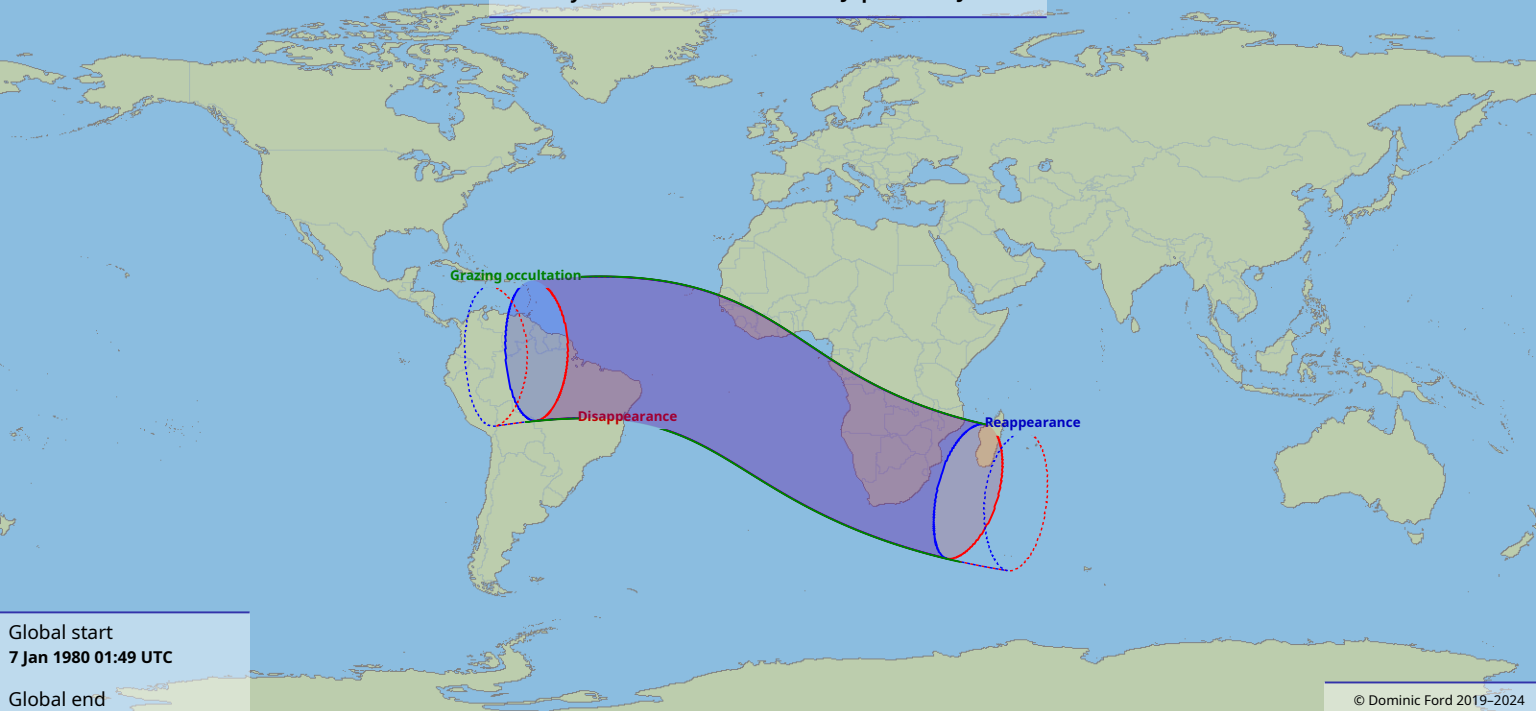

# Visibility of the lunar occultation of Jupiter on 7 Jan 1980

Global start  
7 Jan 1980 01:49 UTC

Global end  
7 Jan 1980 06:19 UTC