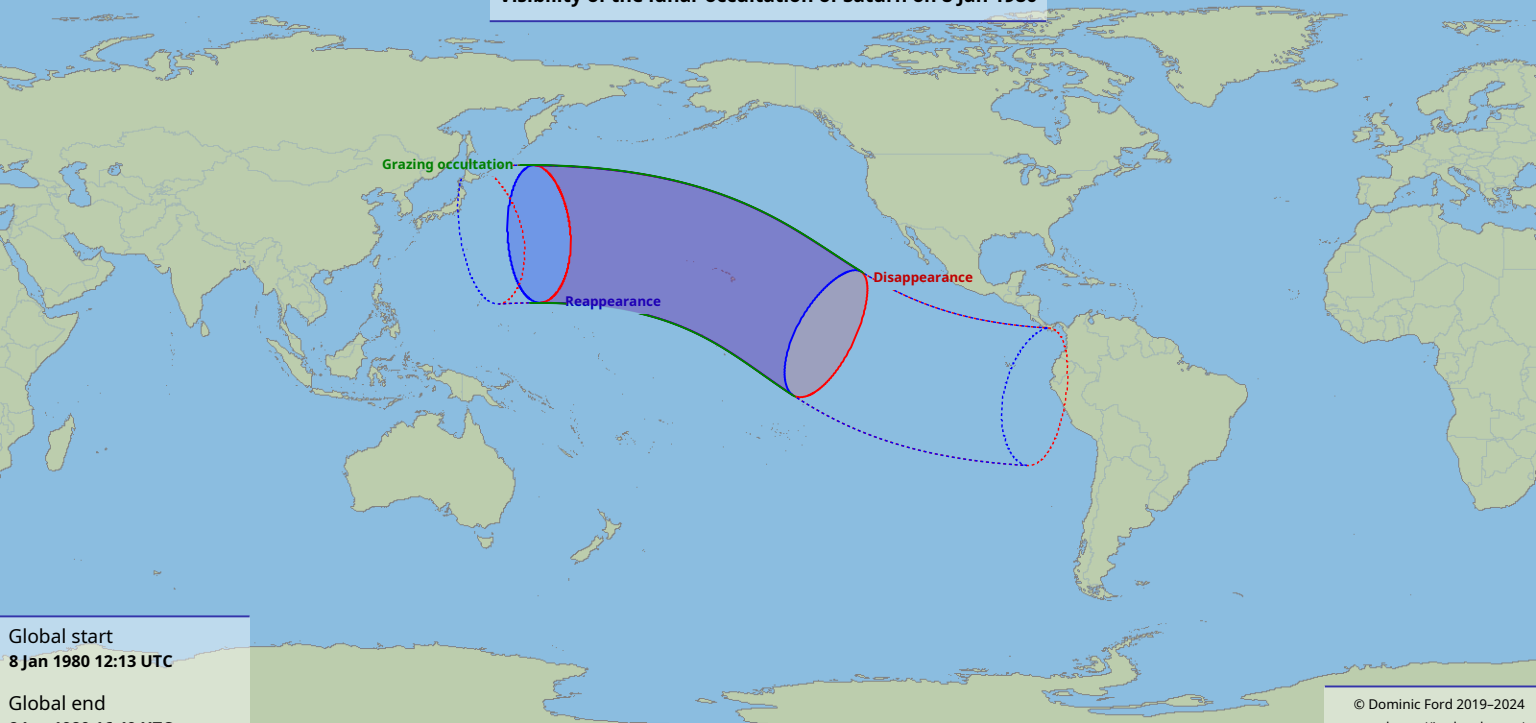

Visibility of the lunar occultation of Saturn on 8 Jan 1980

Global start
8 Jan 1980 12:13 UTC

Global end
8 Jan 1980 16:49 UTC