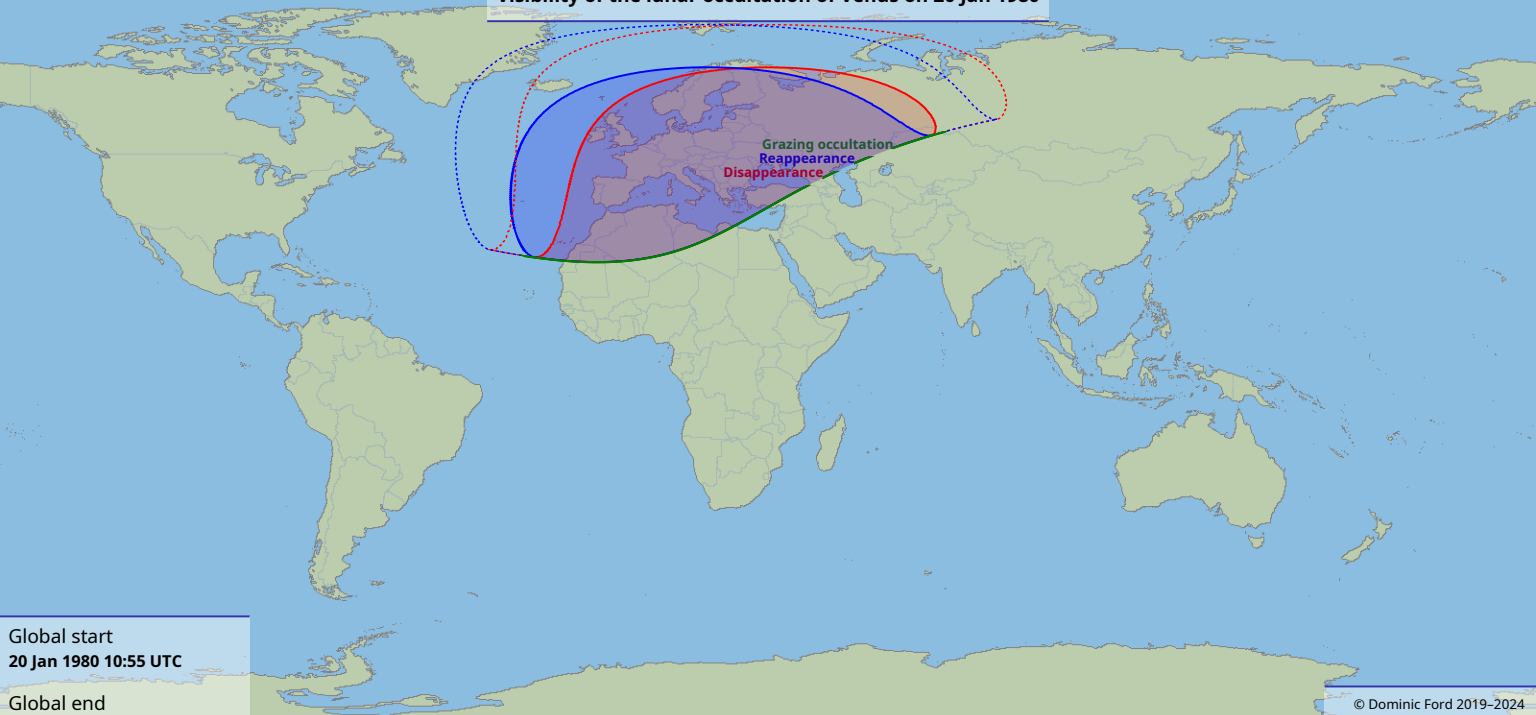

Visibility of the lunar occultation of Venus on 20 Jan 1980

Global start
20 Jan 1980 10:55 UTC

Global end
20 Jan 1980 13:56 UTC