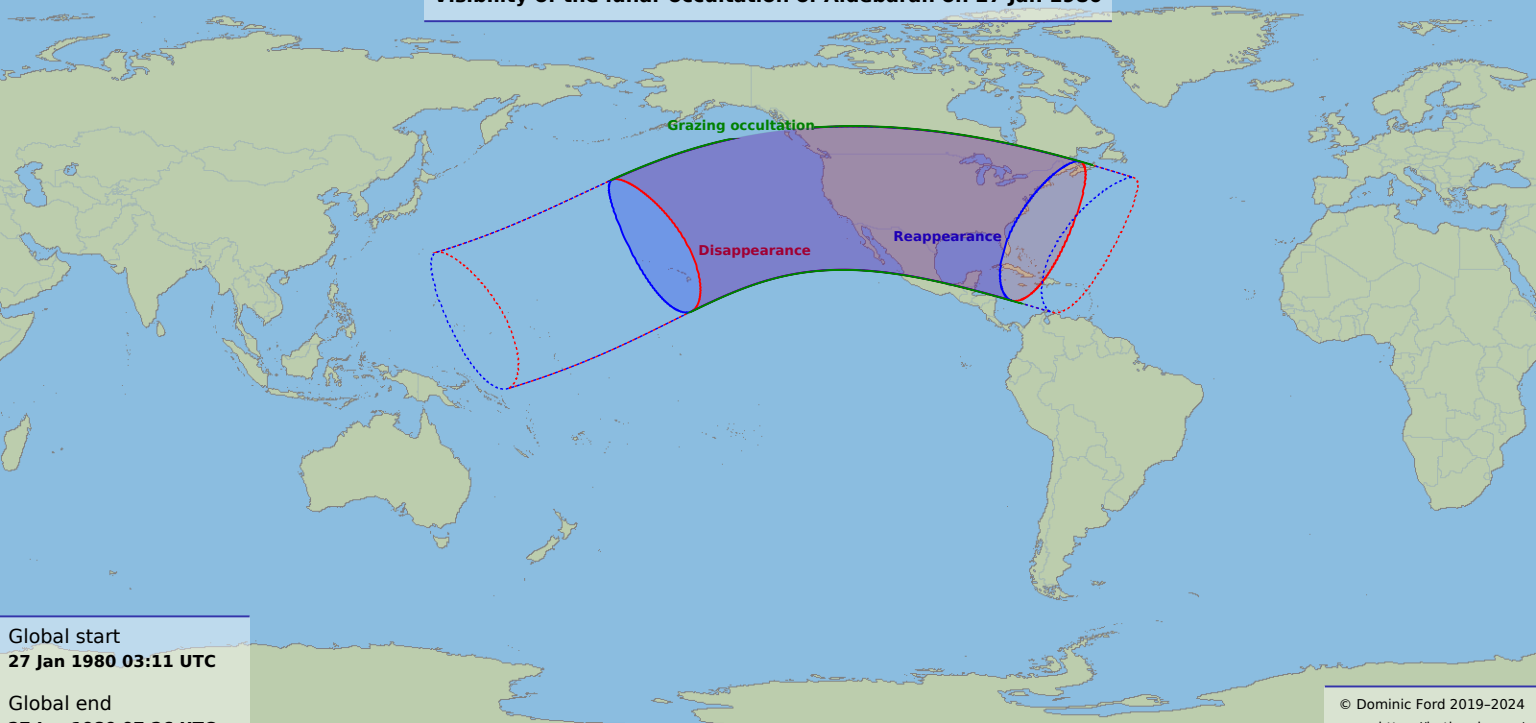

Visibility of the lunar occultation of Aldebaran on 27 Jan 1980

Global start
27 Jan 1980 03:11 UTC

Global end
27 Jan 1980 07:26 UTC