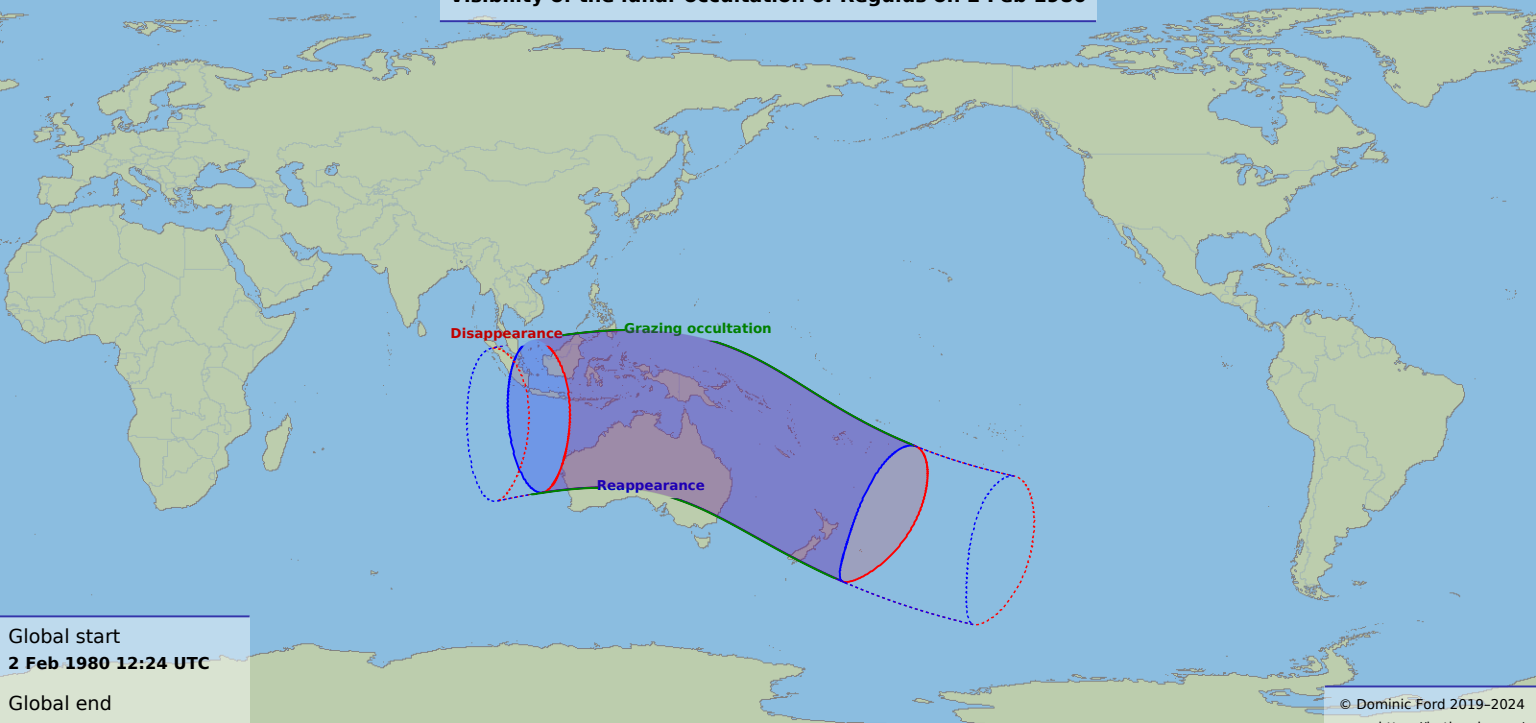

# Visibility of the lunar occultation of Regulus on 2 Feb 1980

Global start  
**2 Feb 1980 12:24 UTC**

Global end  
**2 Feb 1980 16:39 UTC**