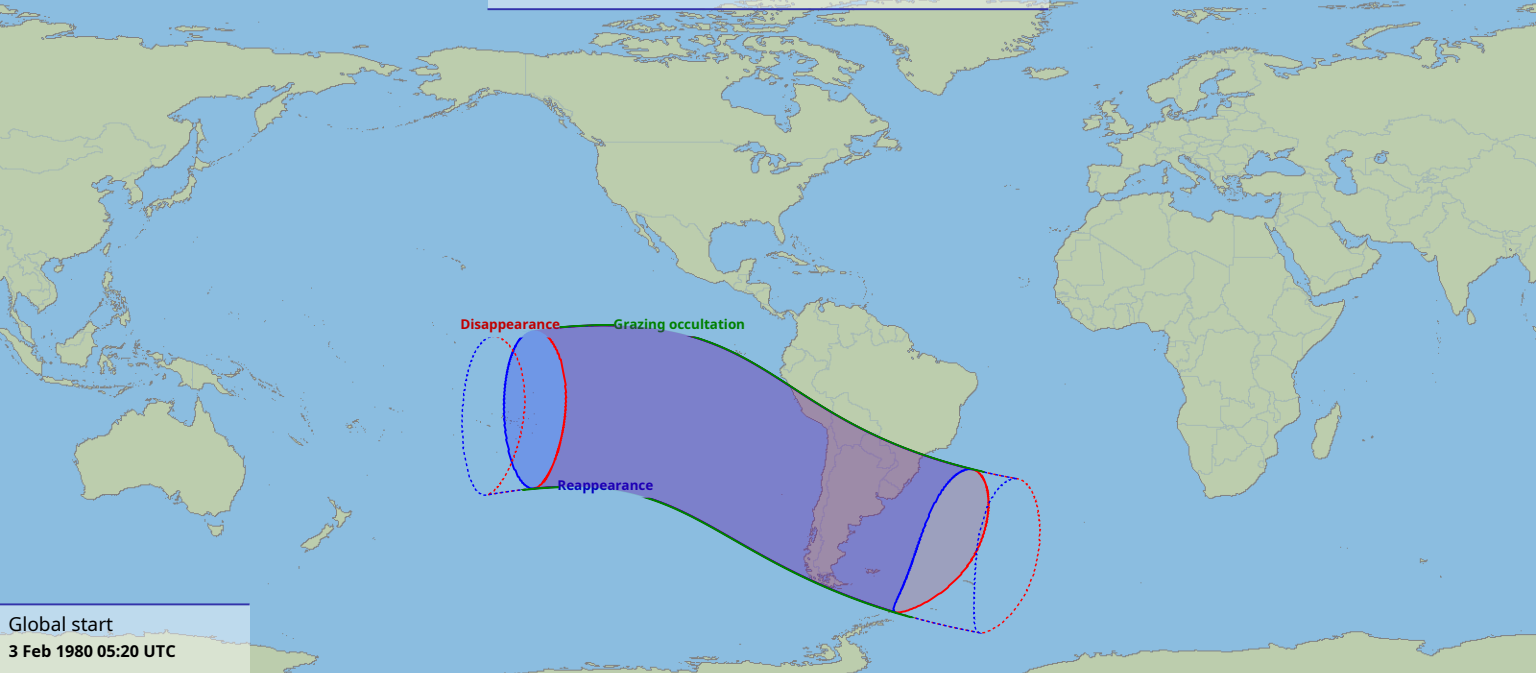

Visibility of the lunar occultation of Jupiter on 3 Feb 1980

Global start
3 Feb 1980 05:20 UTC

Global end
3 Feb 1980 09:31 UTC