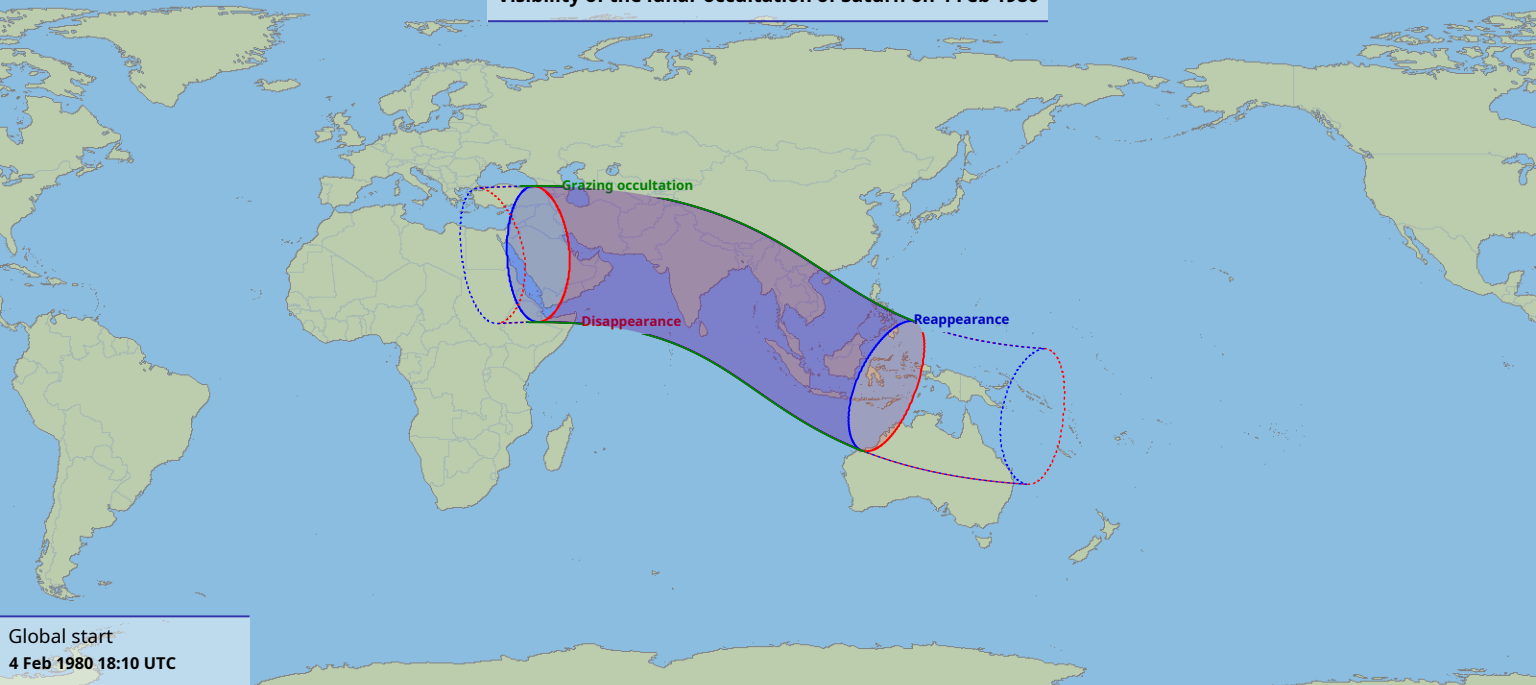

Visibility of the lunar occultation of Saturn on 4 Feb 1980

Global start
4 Feb 1980 18:10 UTC

Global end
4 Feb 1980 22:46 UTC