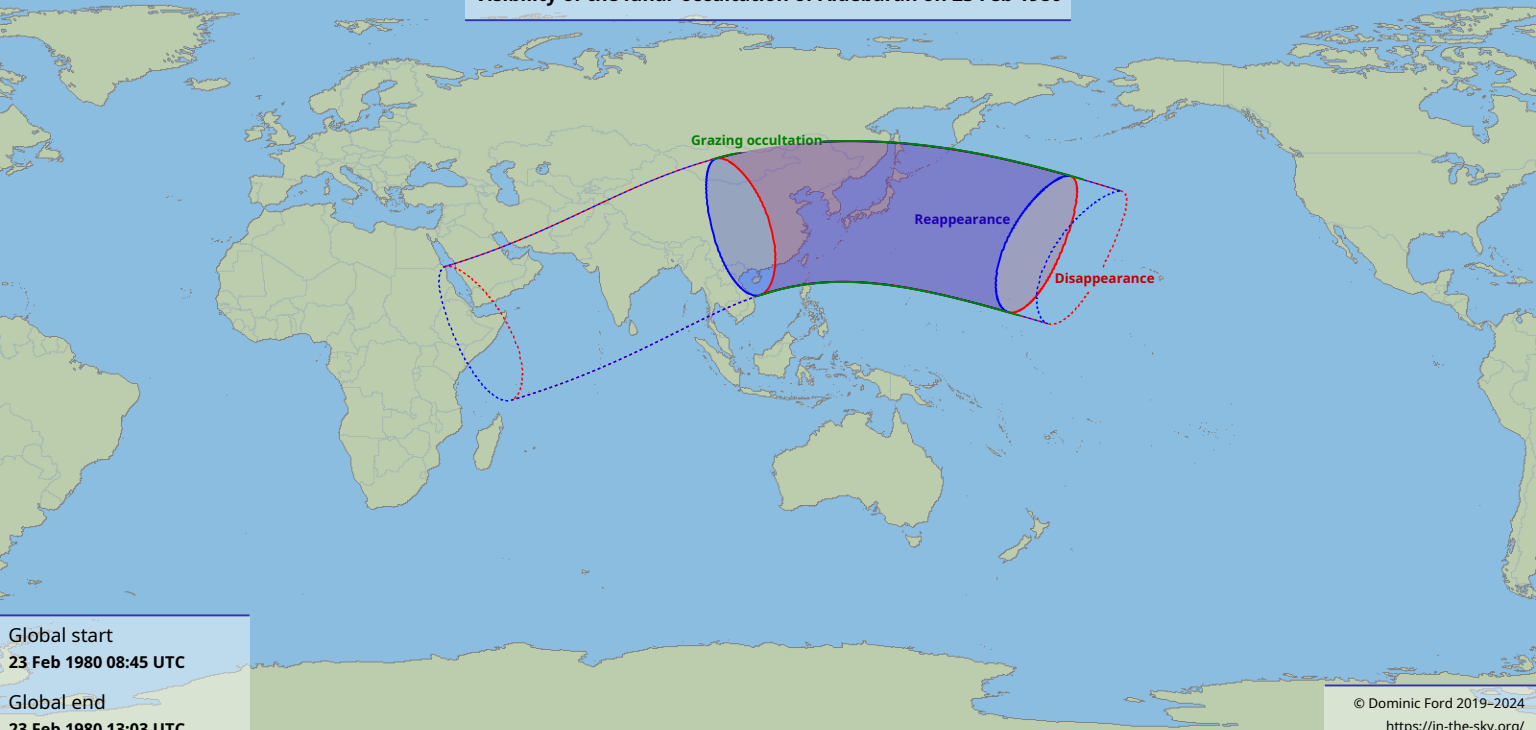

Visibility of the lunar occultation of Aldebaran on 23 Feb 1980

Global start
23 Feb 1980 08:45 UTC

Global end
23 Feb 1980 13:03 UTC