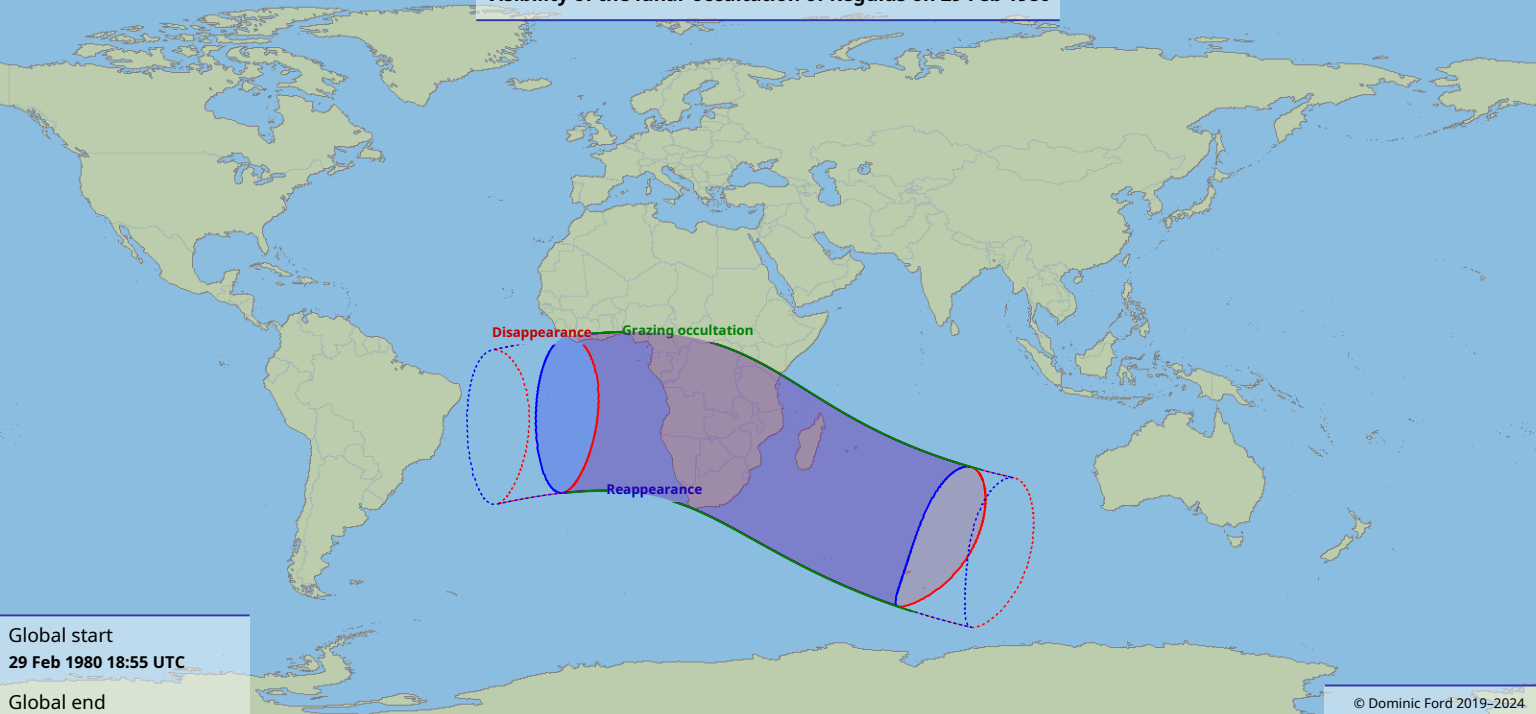

# Visibility of the lunar occultation of Regulus on 29 Feb 1980

Global start  
29 Feb 1980 18:55 UTC

Global end  
29 Feb 1980 23:10 UTC