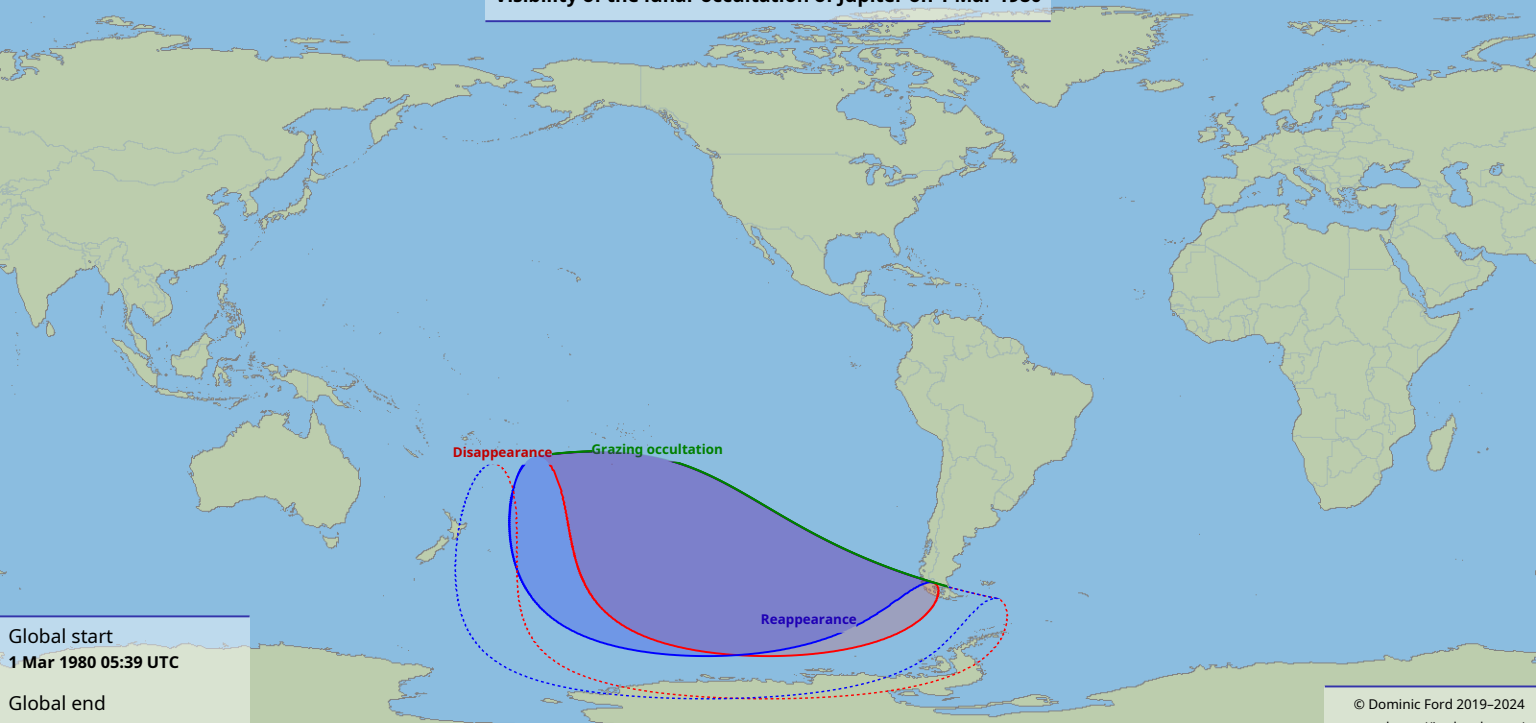

# Visibility of the lunar occultation of Jupiter on 1 Mar 1980

Global start  
1 Mar 1980 05:39 UTC

Global end  
1 Mar 1980 08:47 UTC