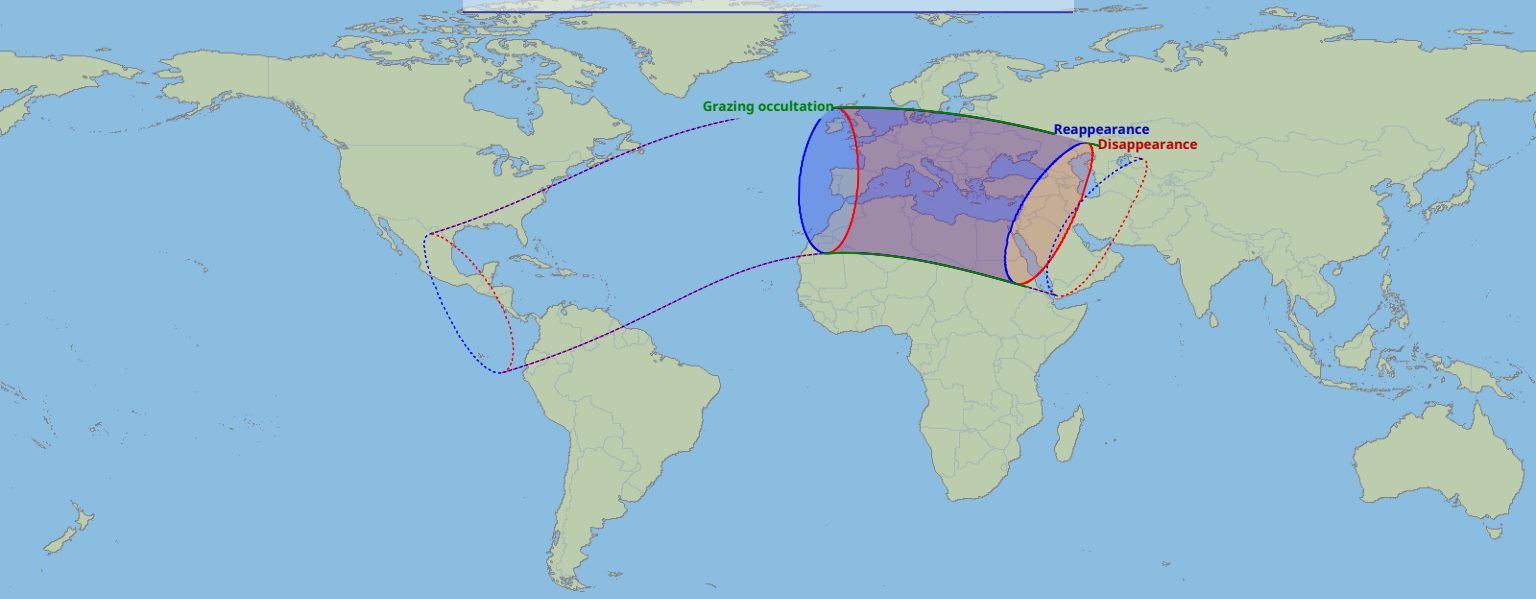

Visibility of the lunar occultation of Aldebaran on 21 Mar 1980

Global start
21 Mar 1980 16:06 UTC

Global end
21 Mar 1980 20:15 UTC