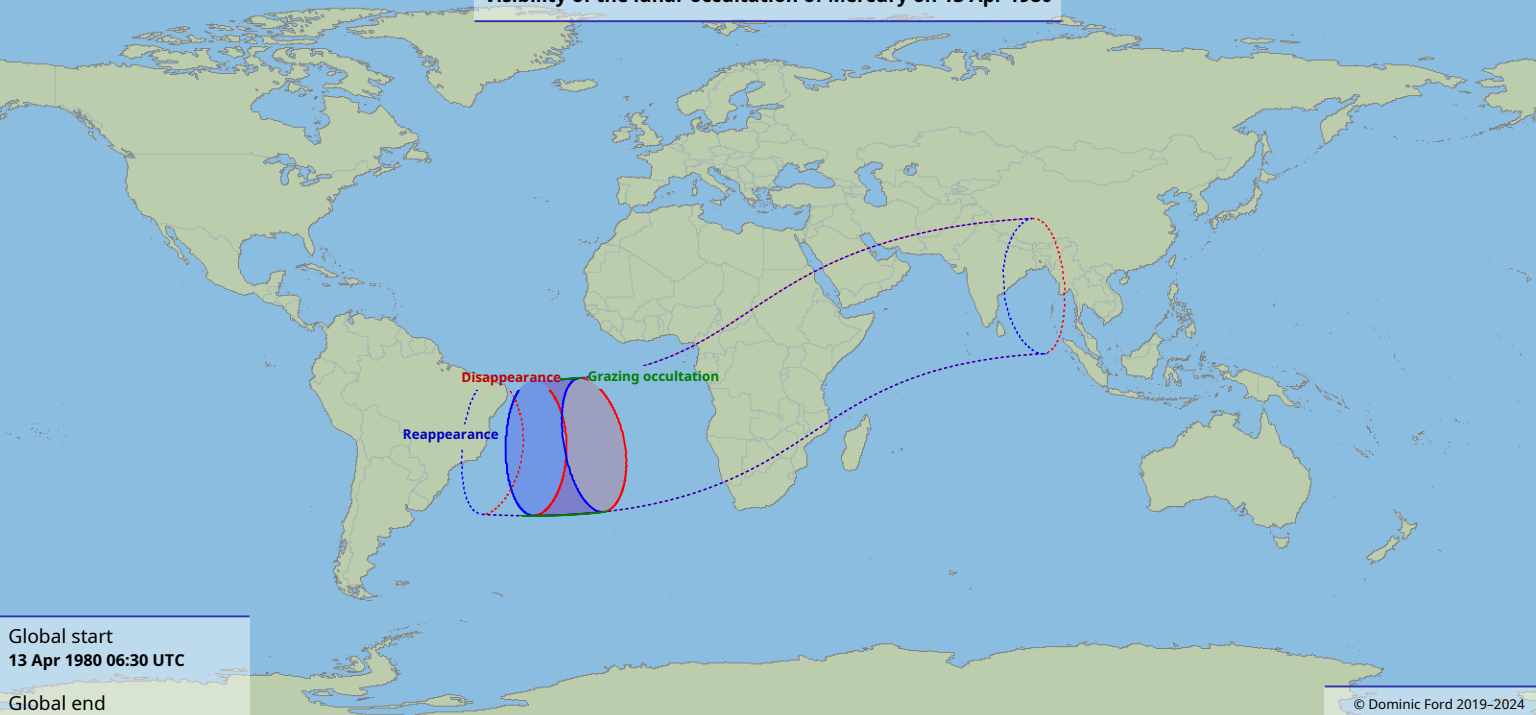

# Visibility of the lunar occultation of Mercury on 13 Apr 1980

Global start  
13 Apr 1980 06:30 UTC

Global end  
13 Apr 1980 11:01 UTC