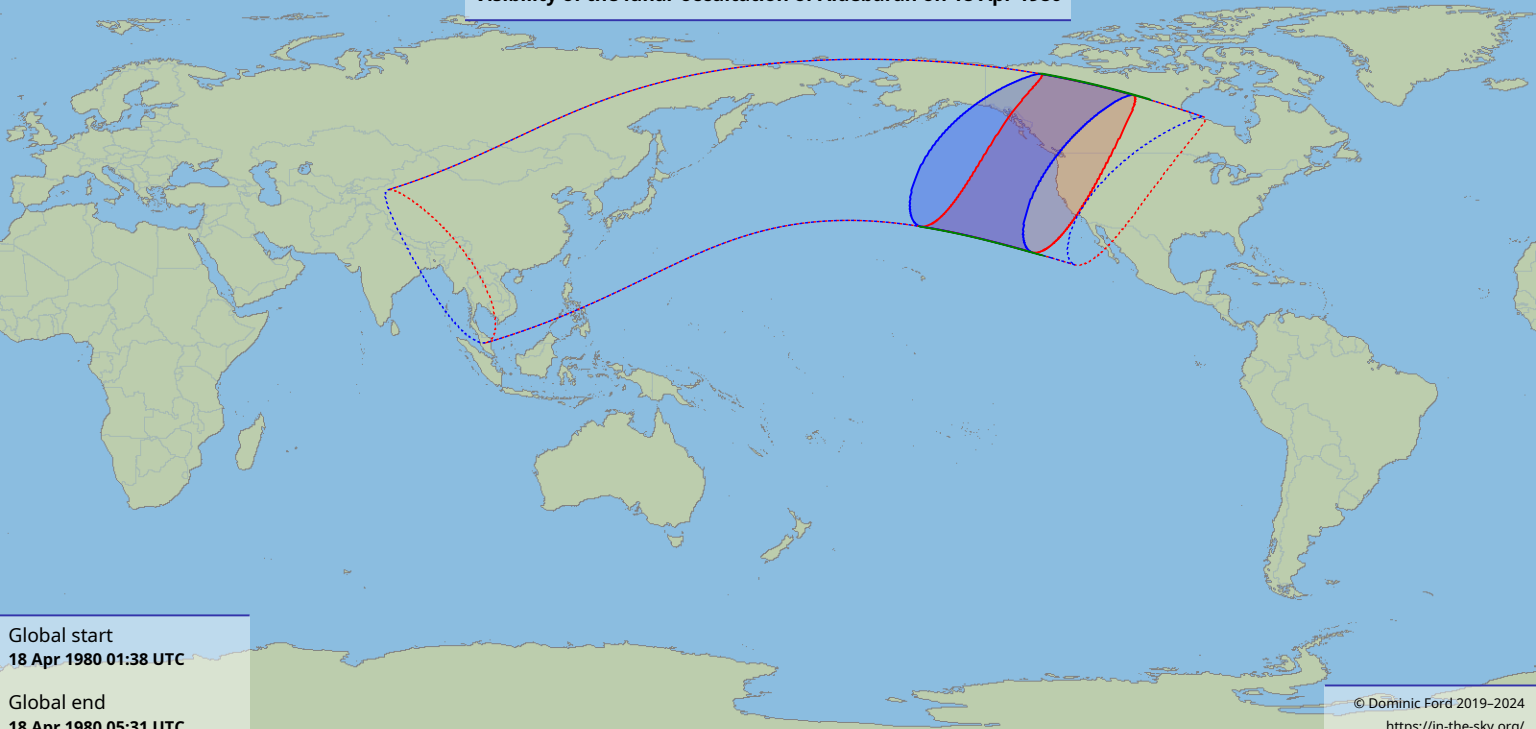

Visibility of the lunar occultation of Aldebaran on 18 Apr 1980

Global start
18 Apr 1980 01:38 UTC

Global end
18 Apr 1980 05:31 UTC