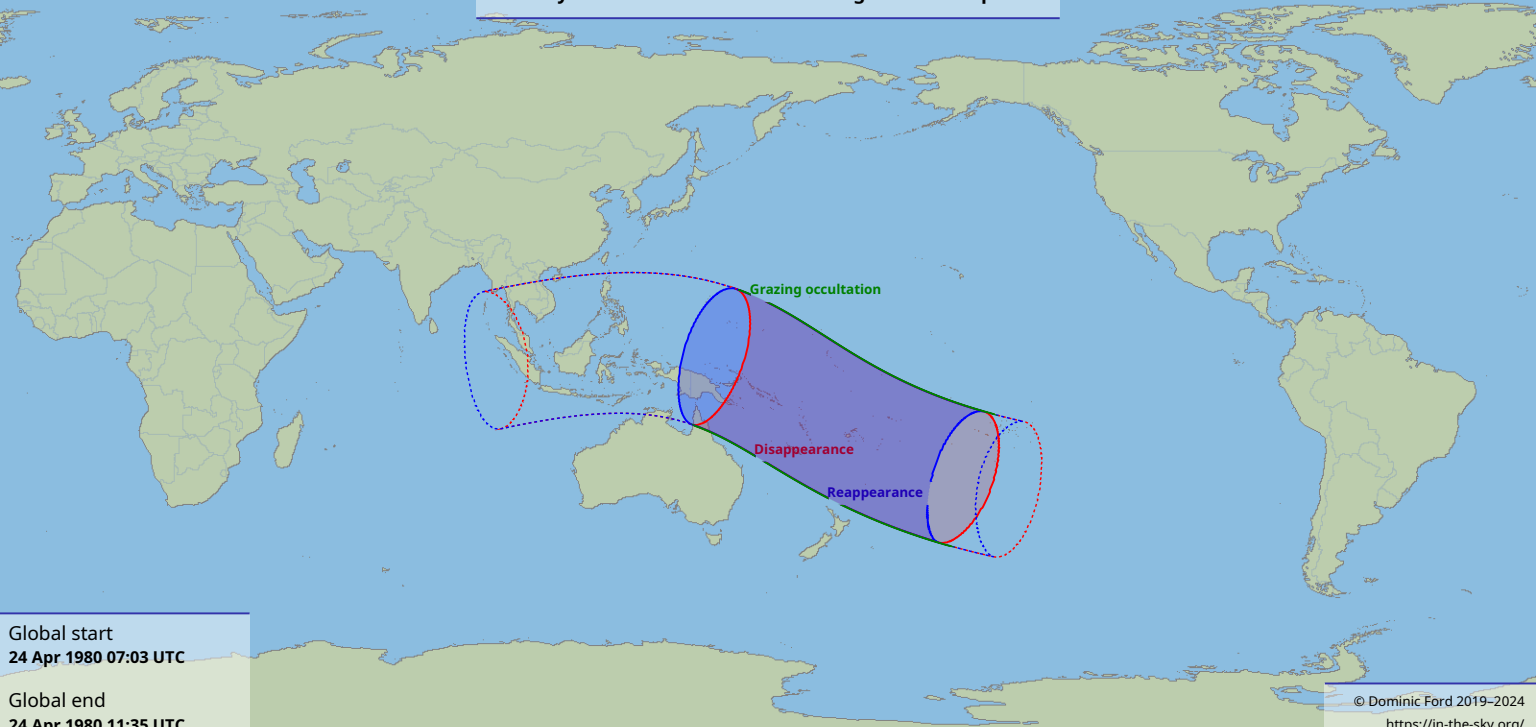

Visibility of the lunar occultation of Regulus on 24 Apr 1980

Global start
24 Apr 1980 07:03 UTC

Global end
24 Apr 1980 11:35 UTC