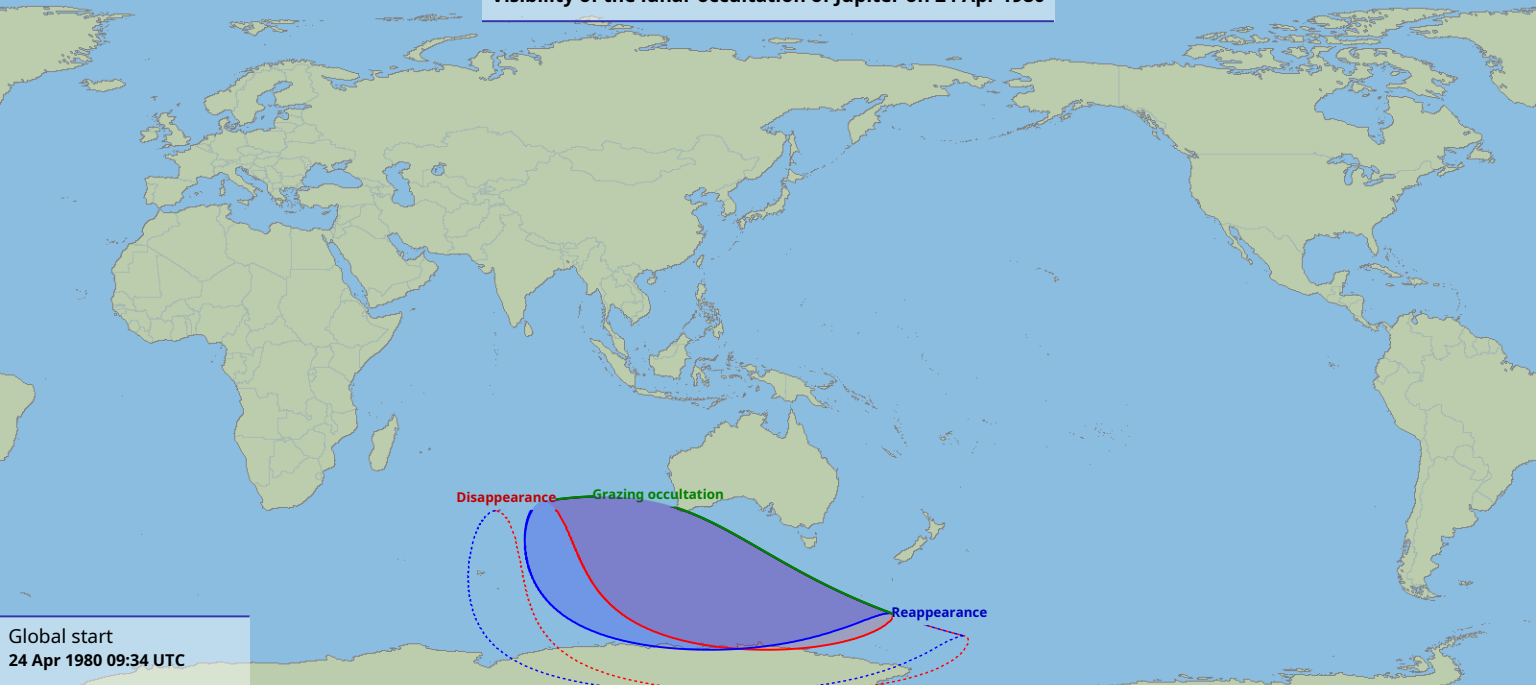

Visibility of the lunar occultation of Jupiter on 24 Apr 1980

Global start
24 Apr 1980 09:34 UTC

Global end
24 Apr 1980 12:09 UTC