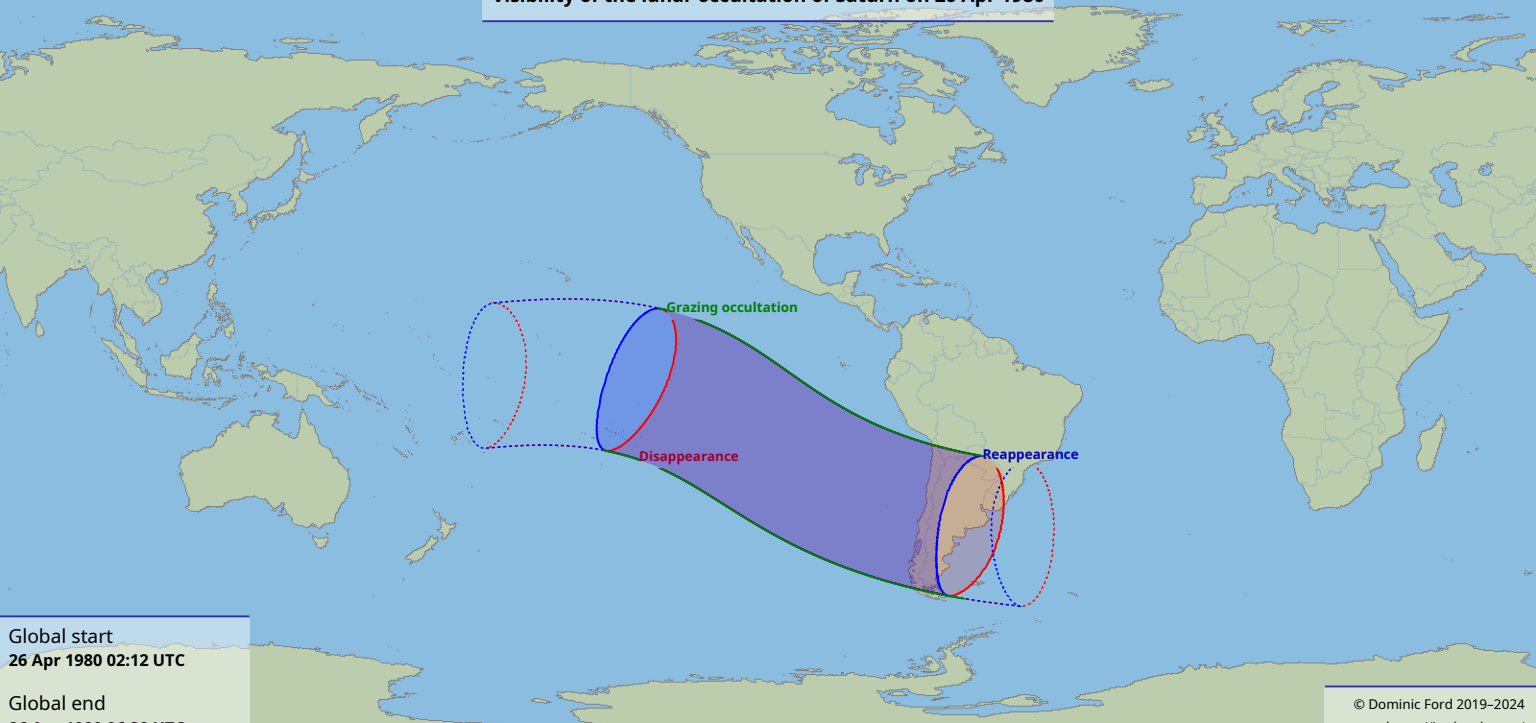

# Visibility of the lunar occultation of Saturn on 26 Apr 1980

Global start  
26 Apr 1980 02:12 UTC

Global end  
26 Apr 1980 06:38 UTC