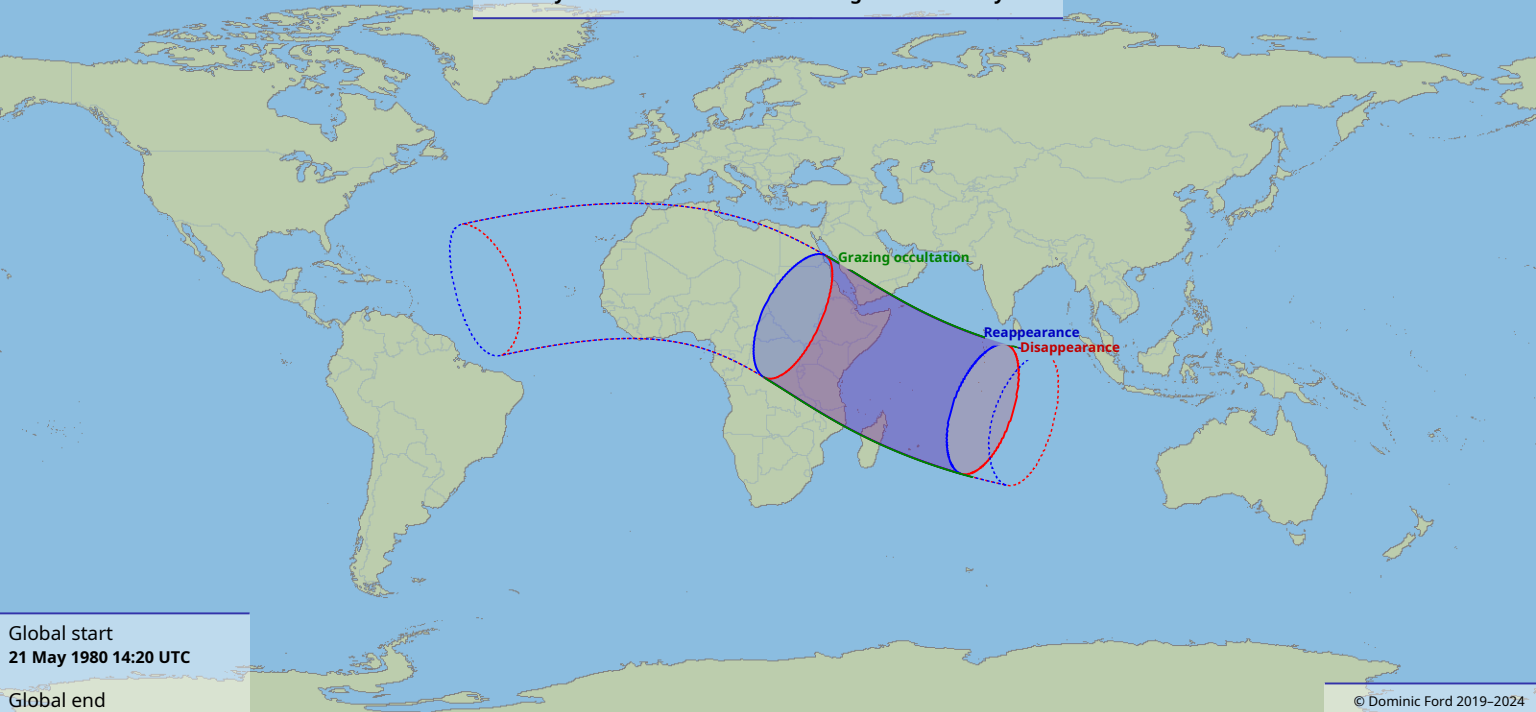

Visibility of the lunar occultation of Regulus on 21 May 1980

Global start
21 May 1980 14:20 UTC

Global end
21 May 1980 18:56 UTC