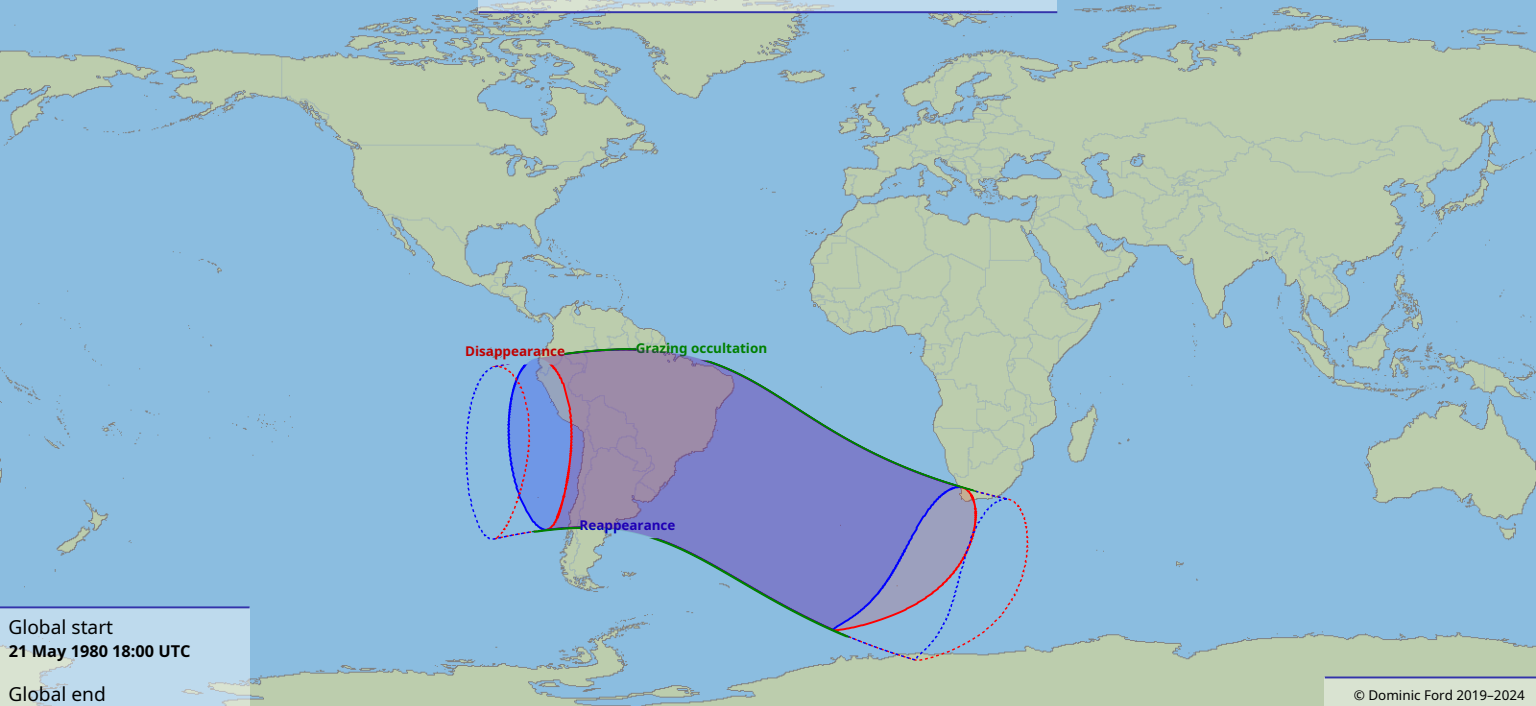

# Visibility of the lunar occultation of Jupiter on 21 May 1980

Global start  
21 May 1980 18:00 UTC

Global end  
21 May 1980 22:05 UTC