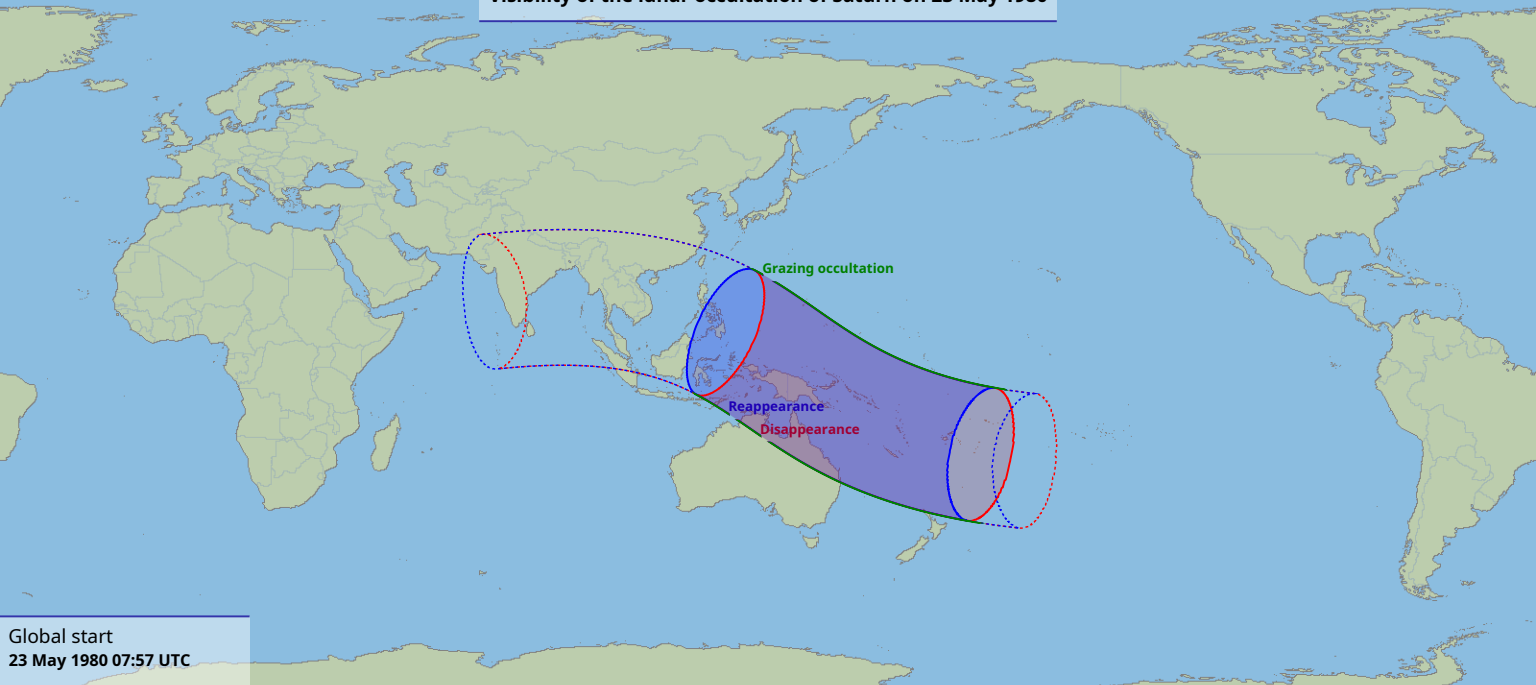

# Visibility of the lunar occultation of Saturn on 23 May 1980

Global start  
23 May 1980 07:57 UTC

Global end  
23 May 1980 12:35 UTC