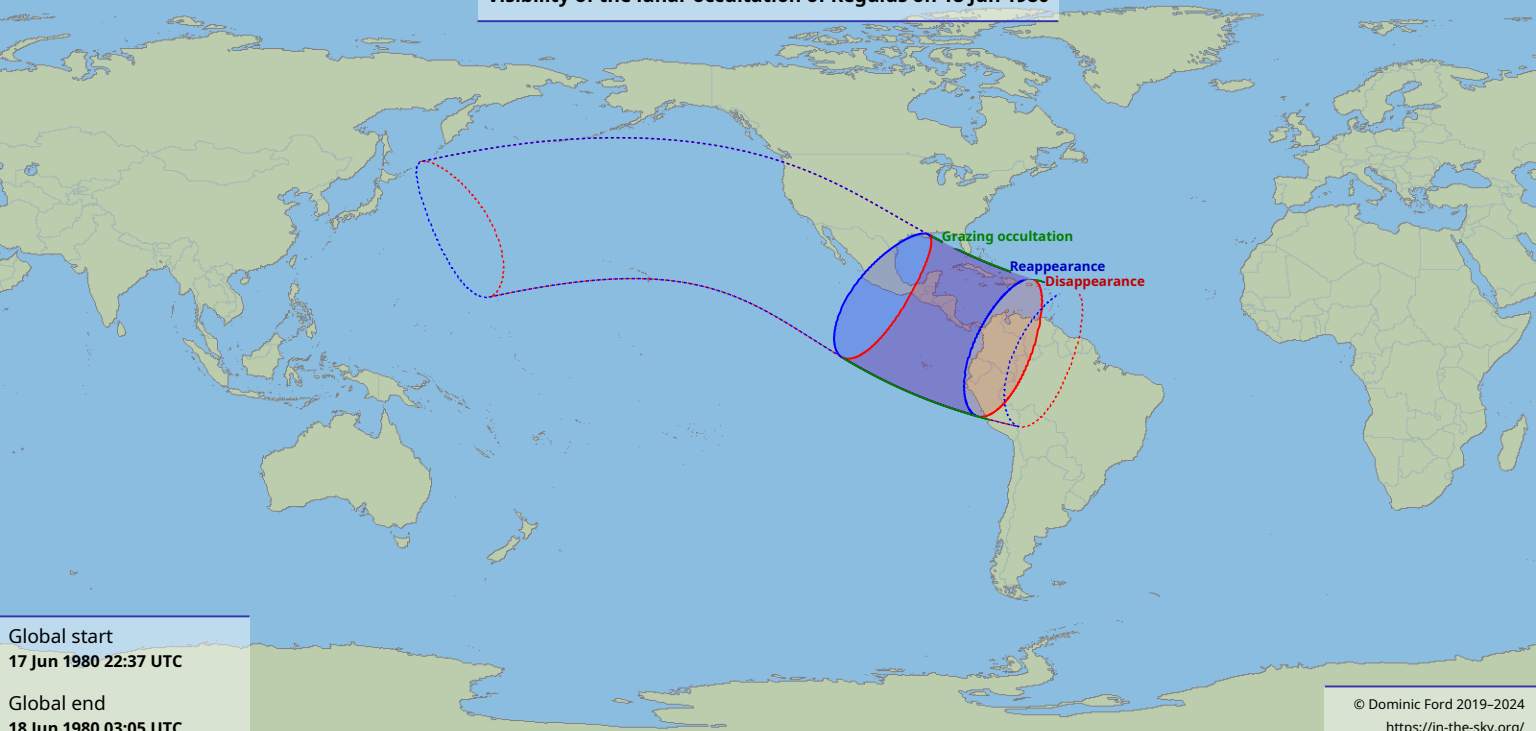

Visibility of the lunar occultation of Regulus on 18 Jun 1980

Global start
17 Jun 1980 22:37 UTC

Global end
18 Jun 1980 03:05 UTC