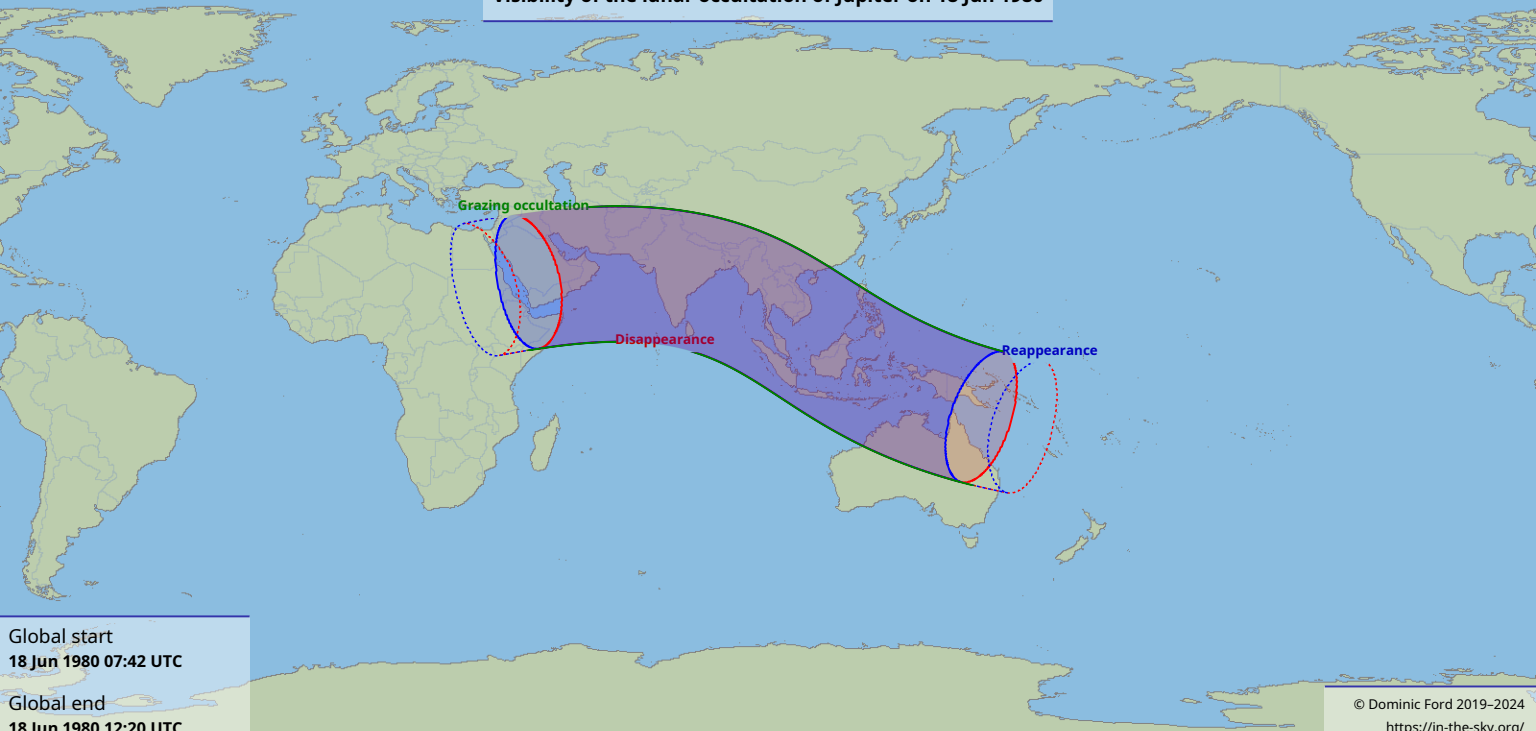

Visibility of the lunar occultation of Jupiter on 18 Jun 1980

Global start
18 Jun 1980 07:42 UTC

Global end
18 Jun 1980 12:20 UTC