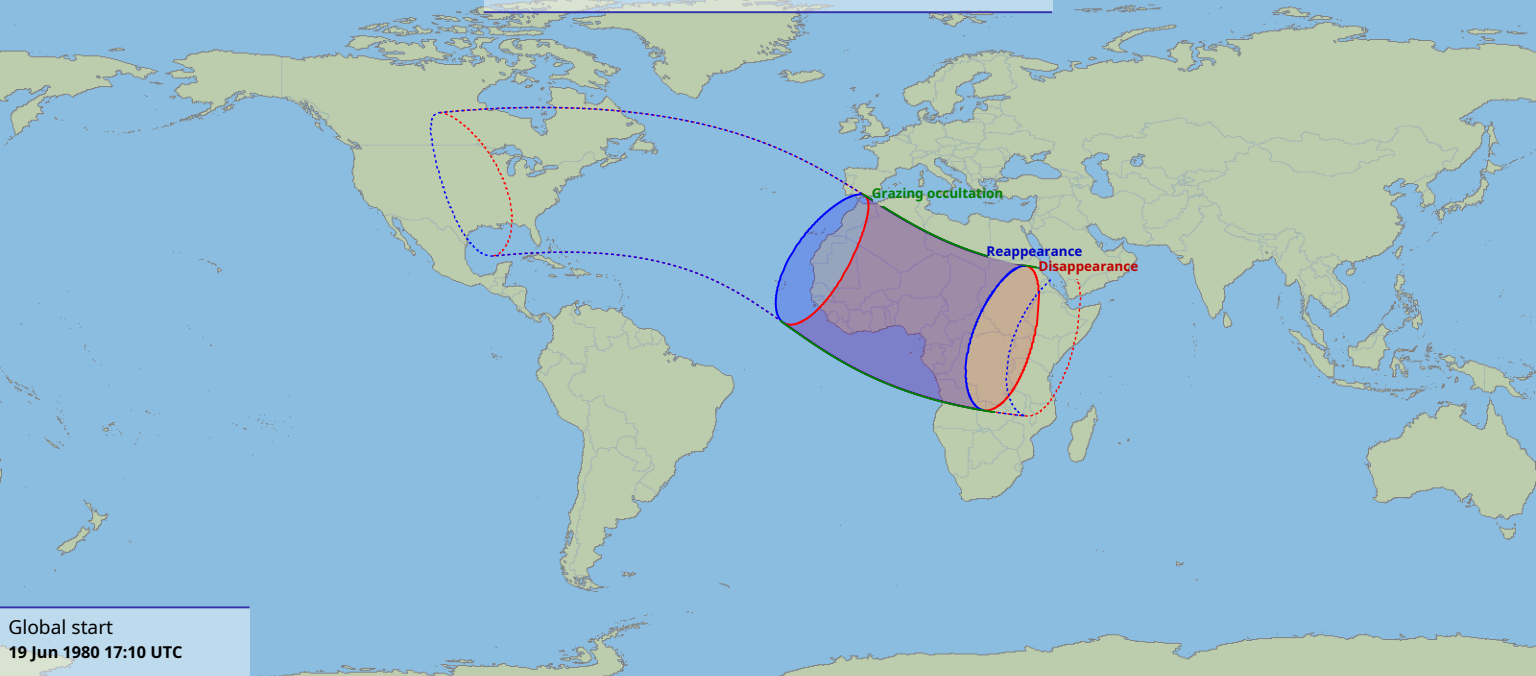

Visibility of the lunar occultation of Saturn on 19 Jun 1980

Global start
19 Jun 1980 17:10 UTC

Global end
19 Jun 1980 21:39 UTC