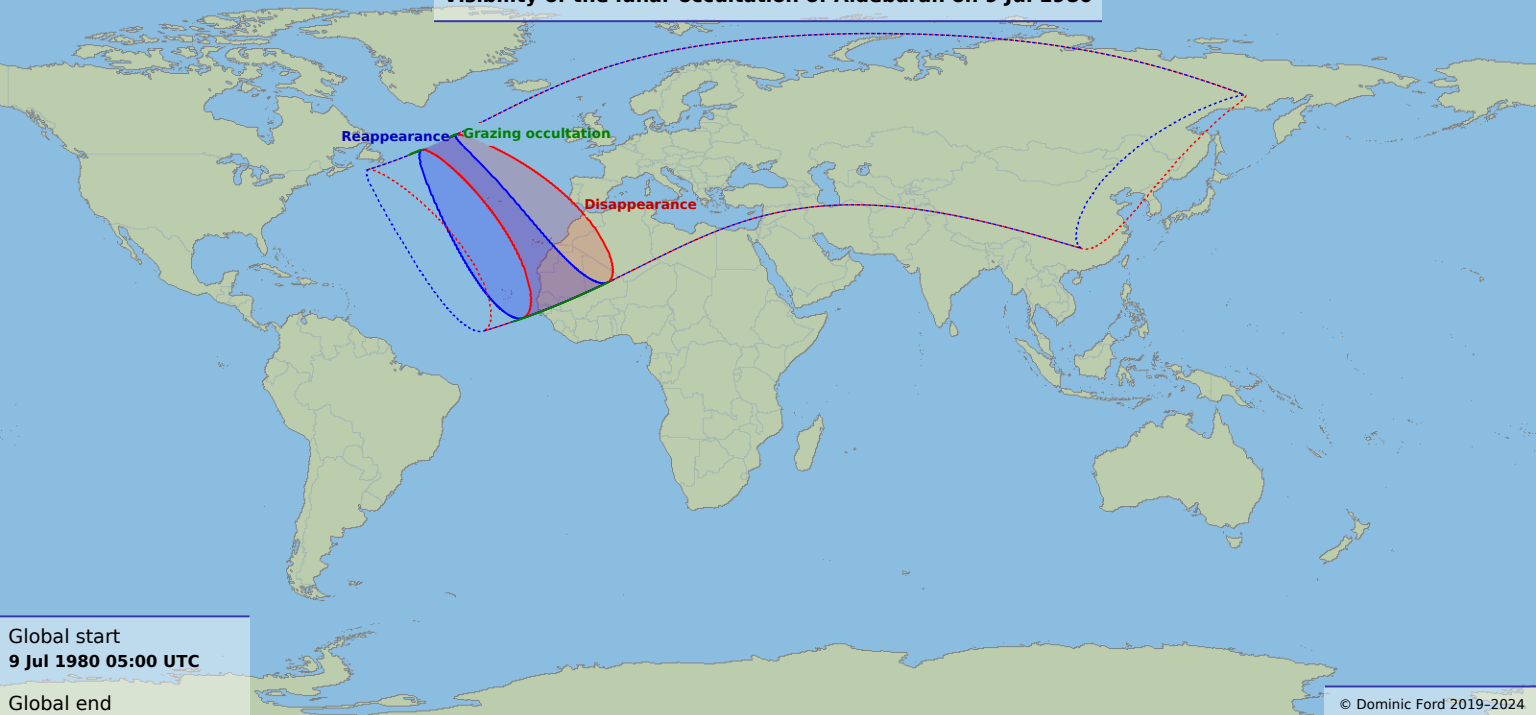

Visibility of the lunar occultation of Aldebaran on 9 Jul 1980

Global start
9 Jul 1980 05:00 UTC

Global end
9 Jul 1980 08:49 UTC