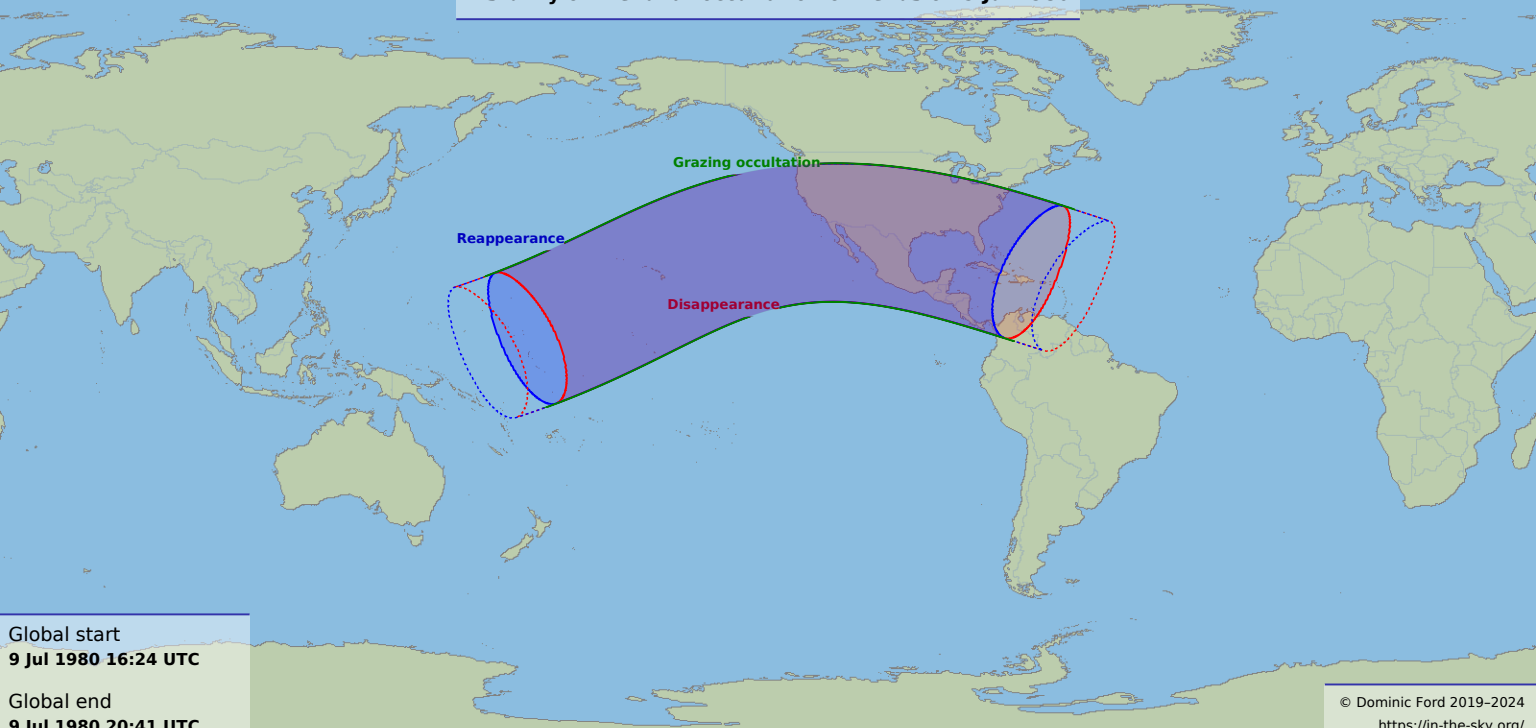

Visibility of the lunar occultation of Venus on 9 Jul 1980

Global start
9 Jul 1980 16:24 UTC

Global end
9 Jul 1980 20:41 UTC