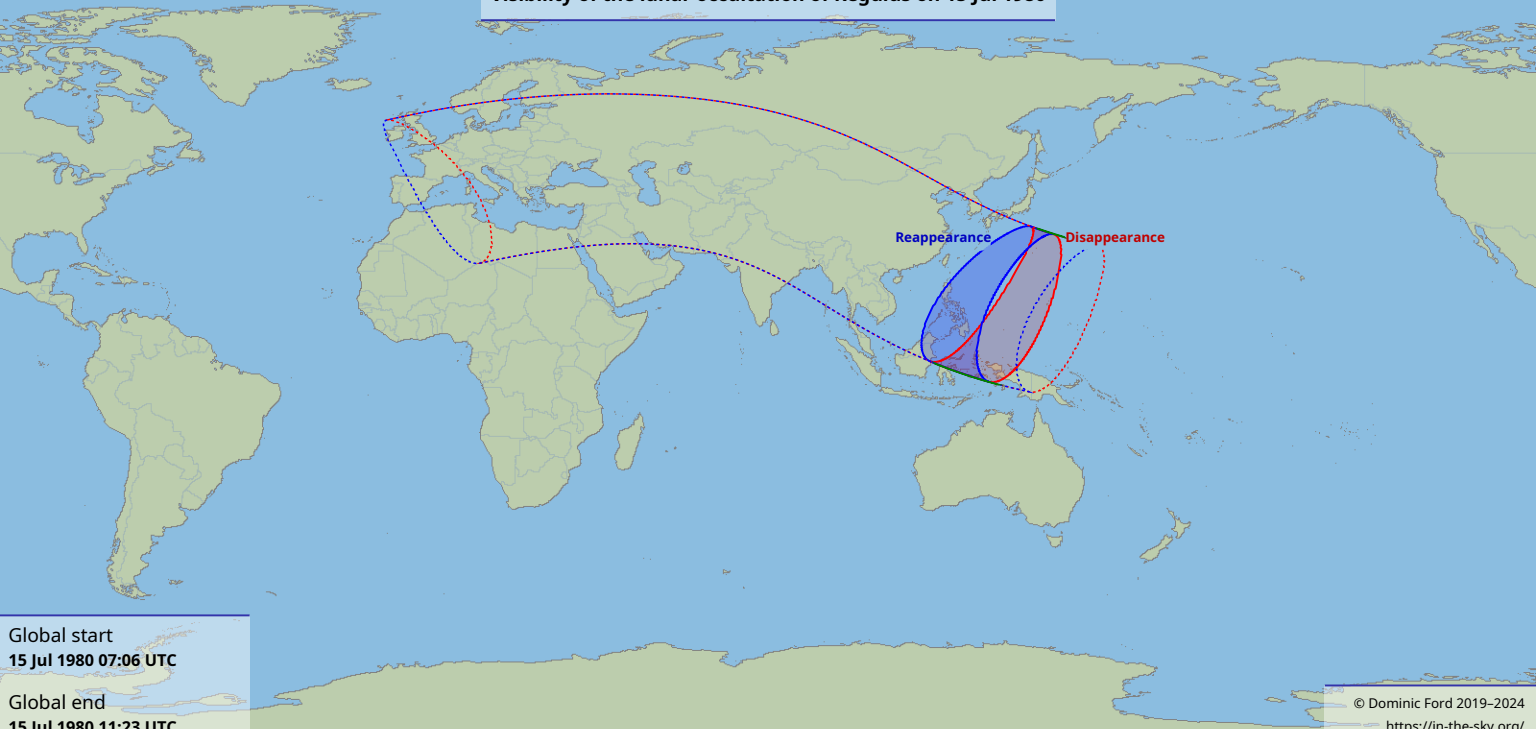

# Visibility of the lunar occultation of Regulus on 15 Jul 1980

Global start  
15 Jul 1980 07:06 UTC

Global end  
15 Jul 1980 11:23 UTC