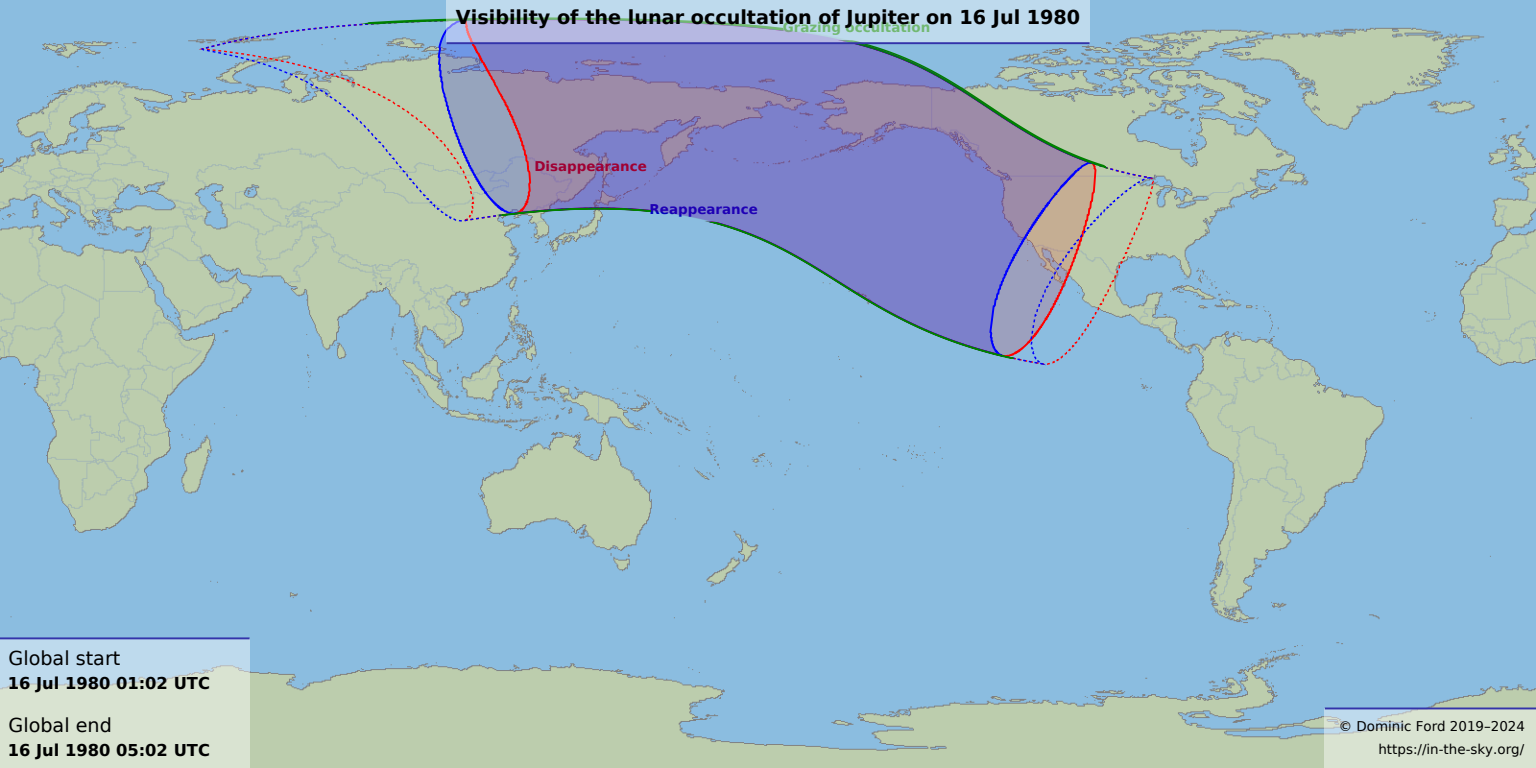

Visibility of the lunar occultation of Jupiter on 16 Jul 1980

Global start
16 Jul 1980 01:02 UTC

Global end
16 Jul 1980 05:02 UTC