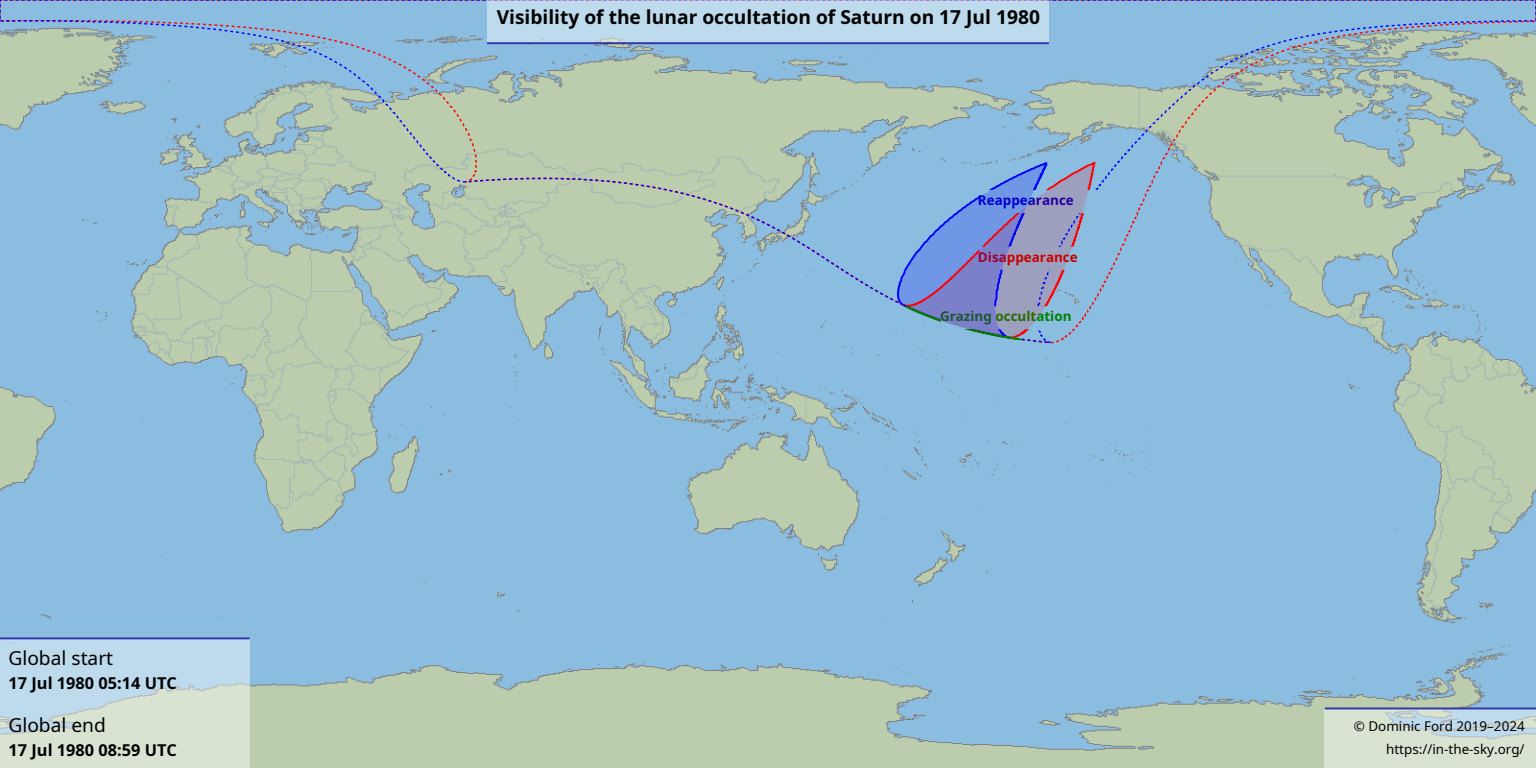

Visibility of the lunar occultation of Saturn on 17 Jul 1980

Reappearance

Disappearance

Grazing occultation

Global start
17 Jul 1980 05:14 UTC

Global end
17 Jul 1980 08:59 UTC