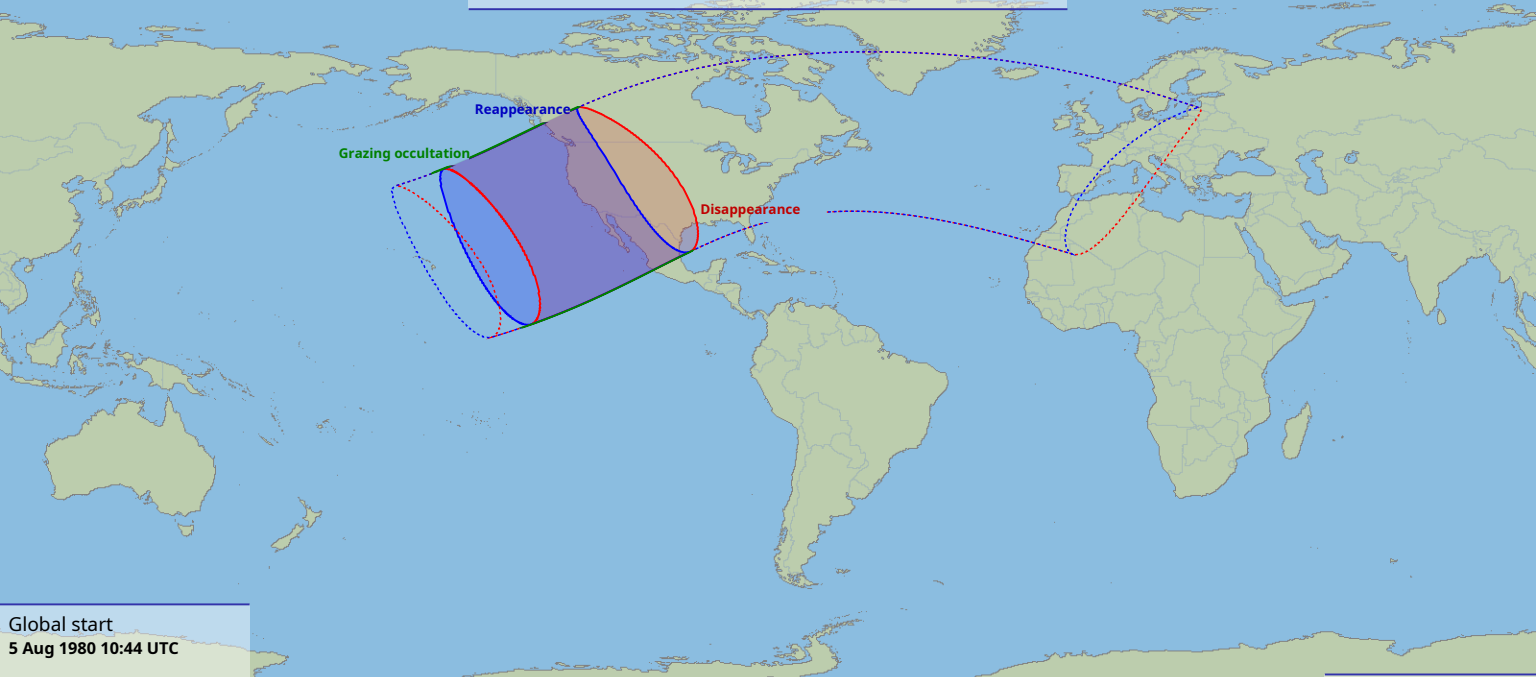

Visibility of the lunar occultation of Aldebaran on 5 Aug 1980

Global start
5 Aug 1980 10:44 UTC

Global end
5 Aug 1980 14:43 UTC