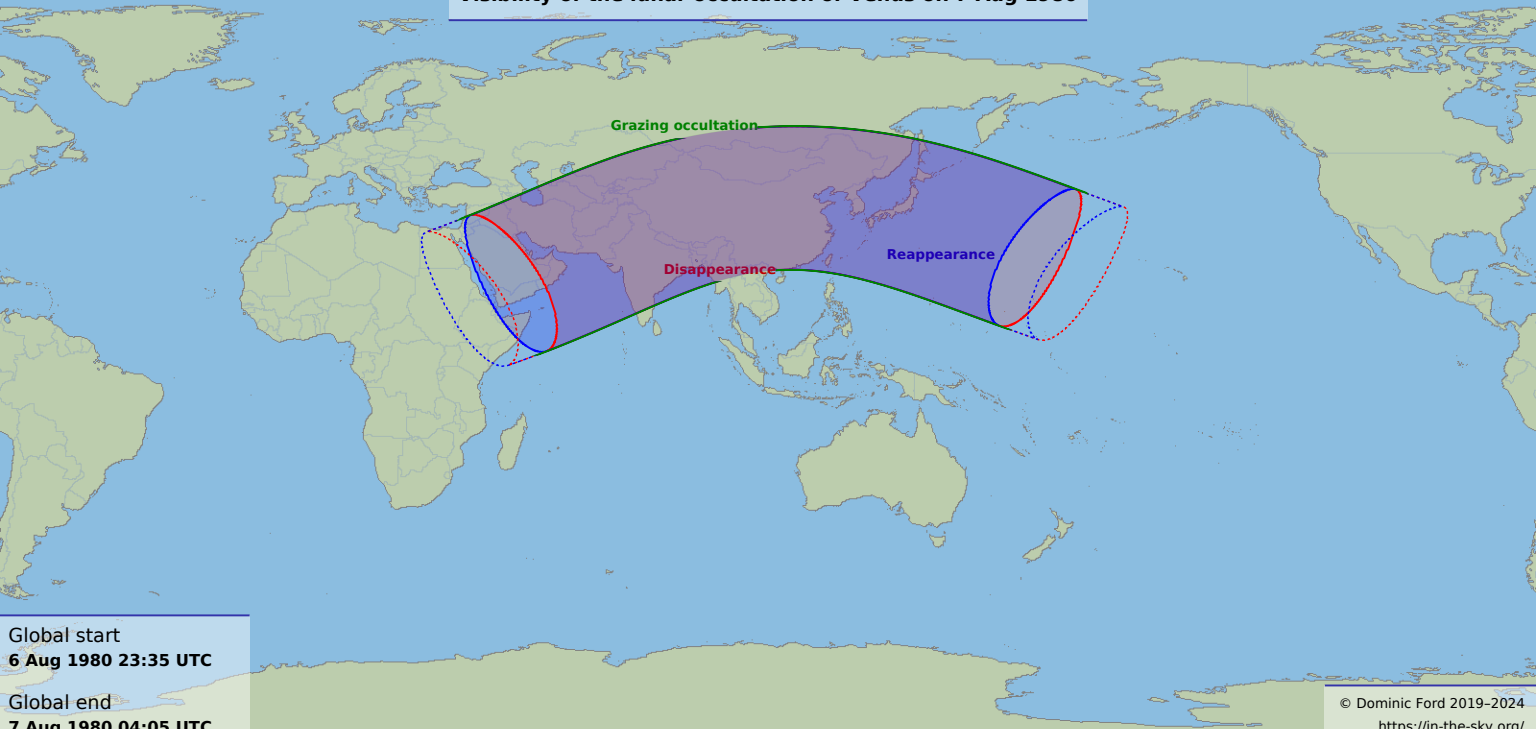

Visibility of the lunar occultation of Venus on 7 Aug 1980

Global start
6 Aug 1980 23:35 UTC

Global end
7 Aug 1980 04:05 UTC