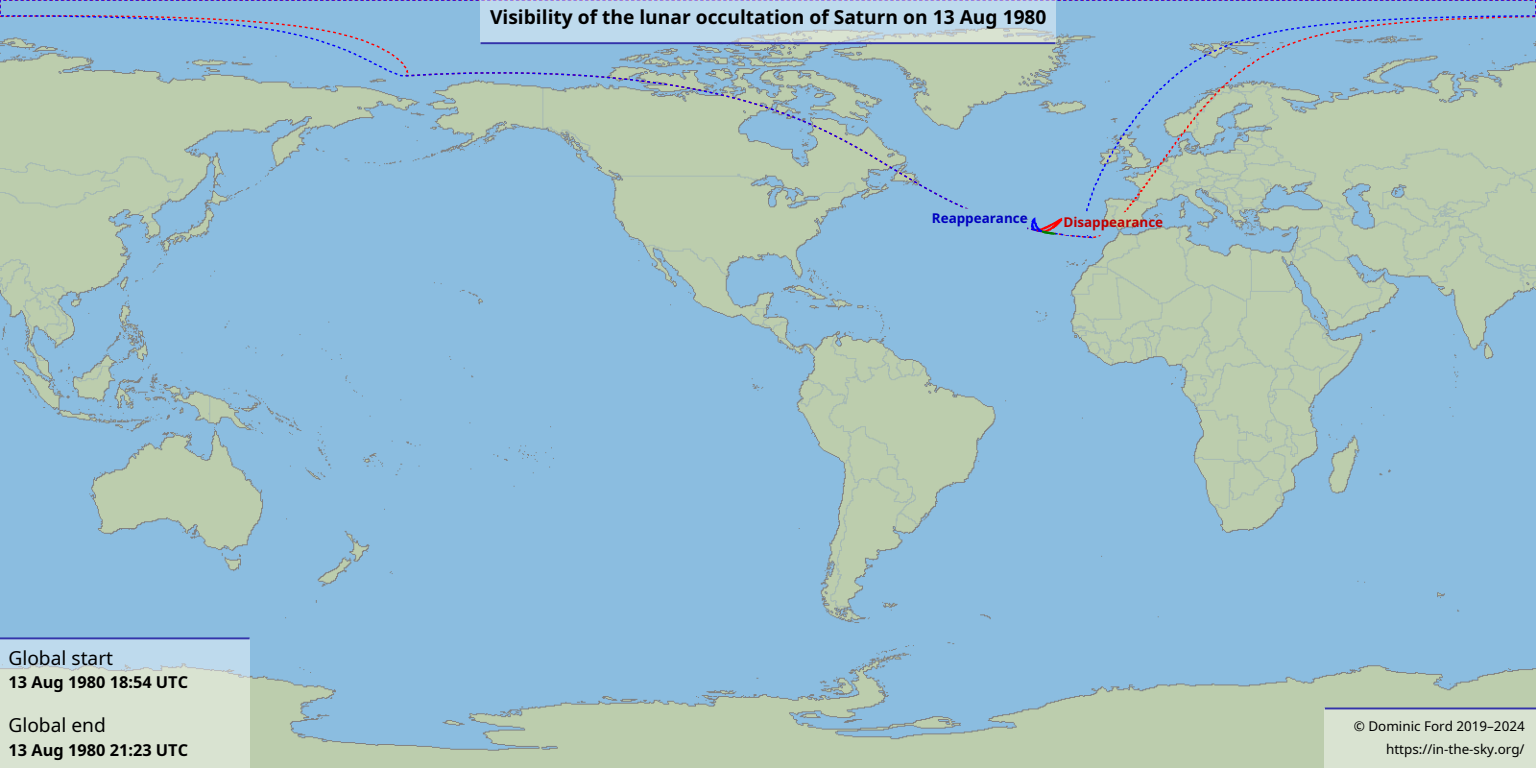

# Visibility of the lunar occultation of Saturn on 13 Aug 1980

Global start  
13 Aug 1980 18:54 UTC

Global end  
13 Aug 1980 21:23 UTC