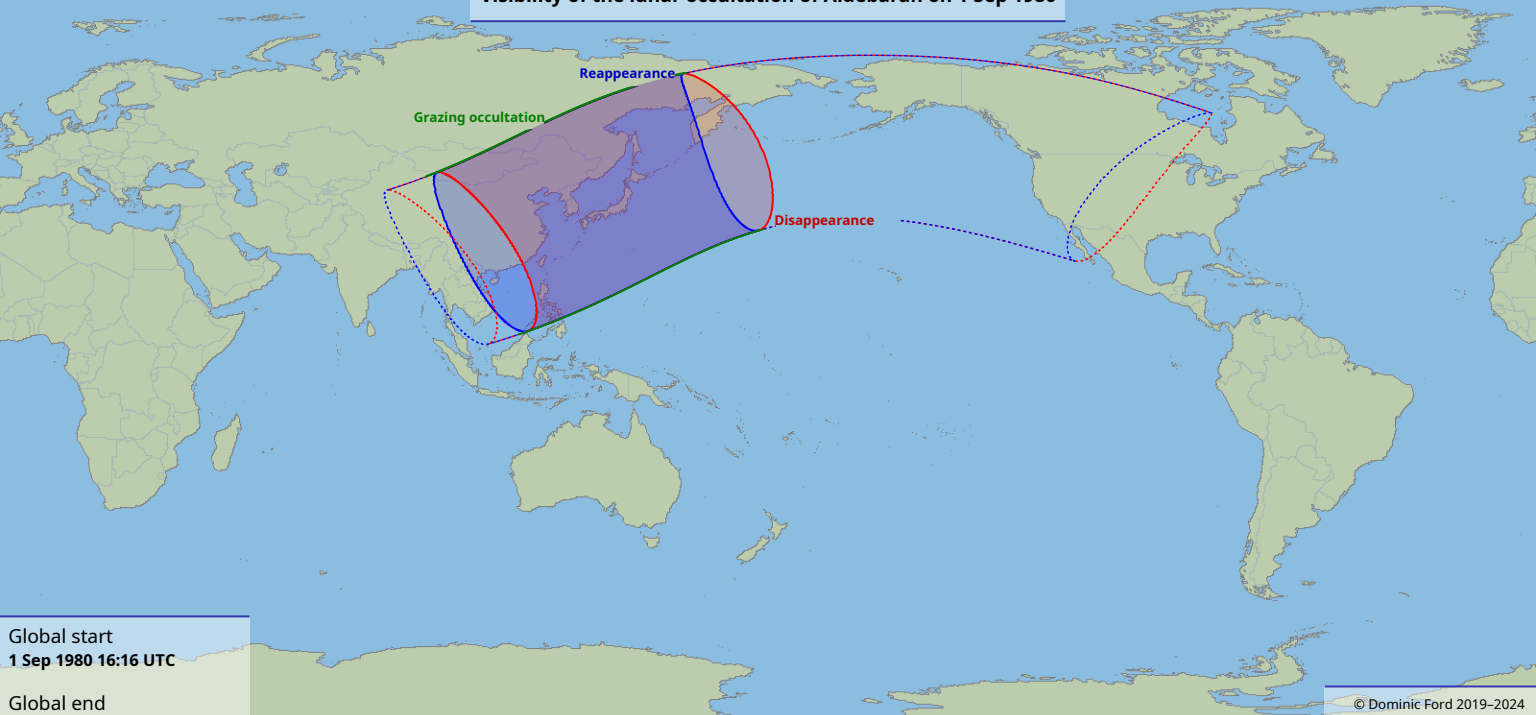

Visibility of the lunar occultation of Aldebaran on 1 Sep 1980

Global start
1 Sep 1980 16:16 UTC

Global end
1 Sep 1980 20:12 UTC