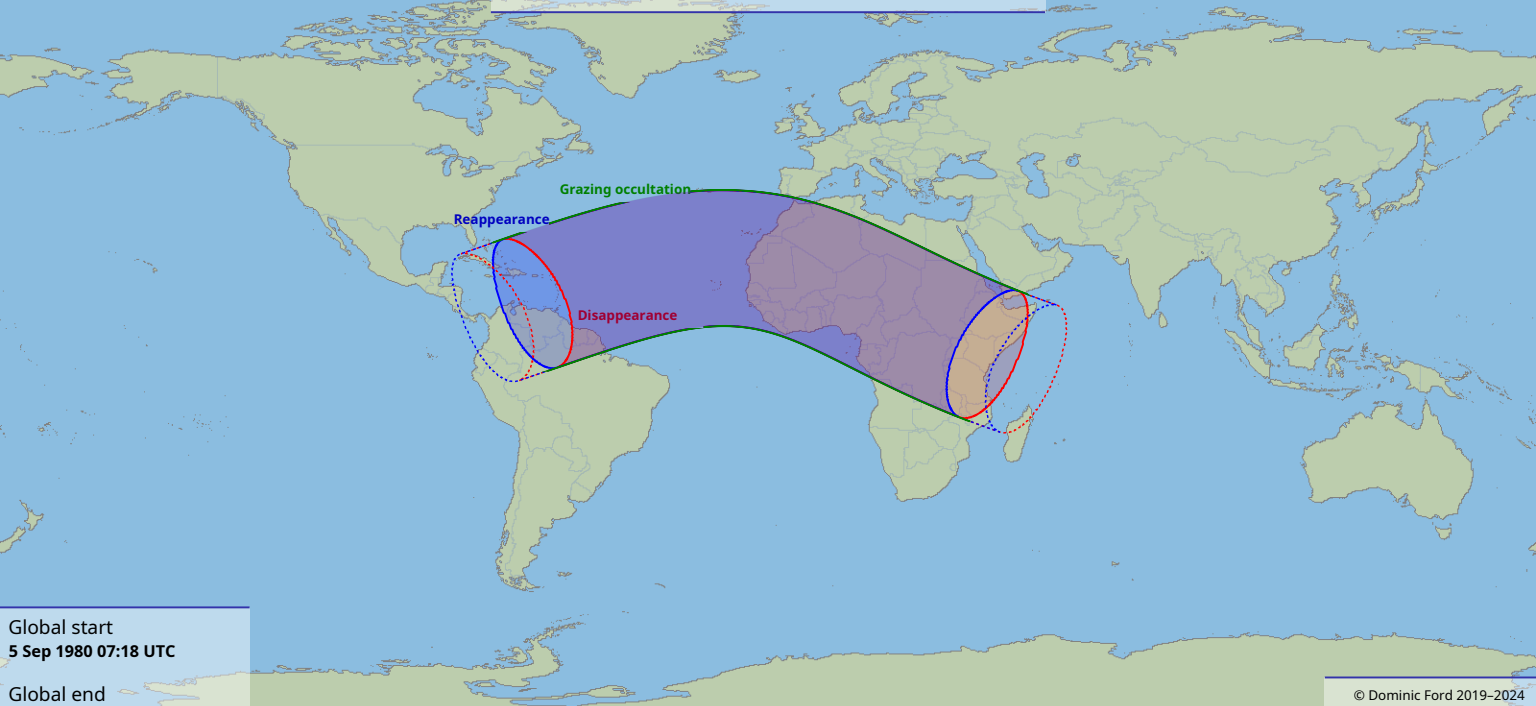

Visibility of the lunar occultation of Venus on 5 Sep 1980

Global start
5 Sep 1980 07:18 UTC

Global end
5 Sep 1980 12:10 UTC