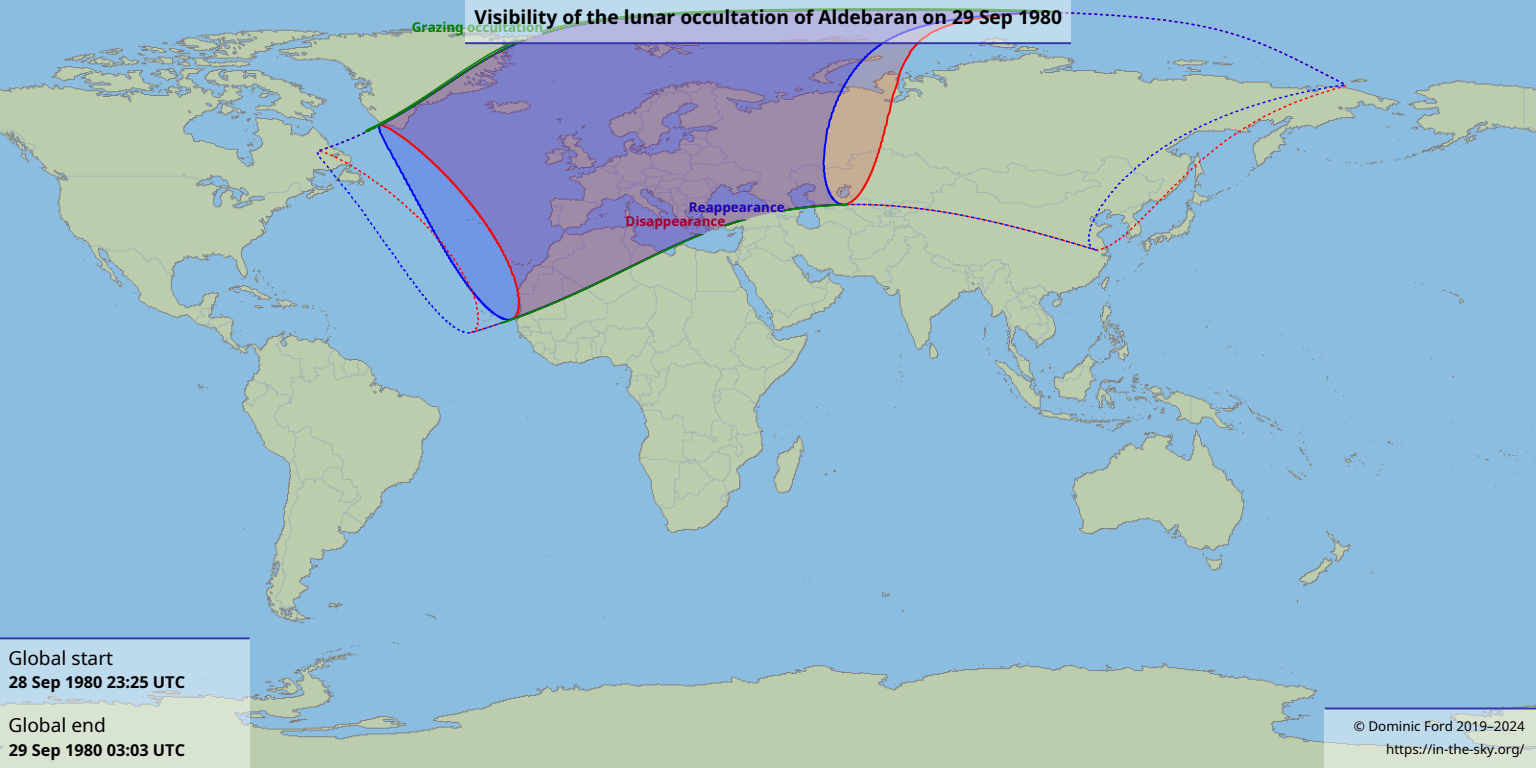

**Visibility of the lunar occultation of Aldebaran on 29 Sep 1980**

Global start  
28 Sep 1980 23:25 UTC

Global end  
29 Sep 1980 03:03 UTC