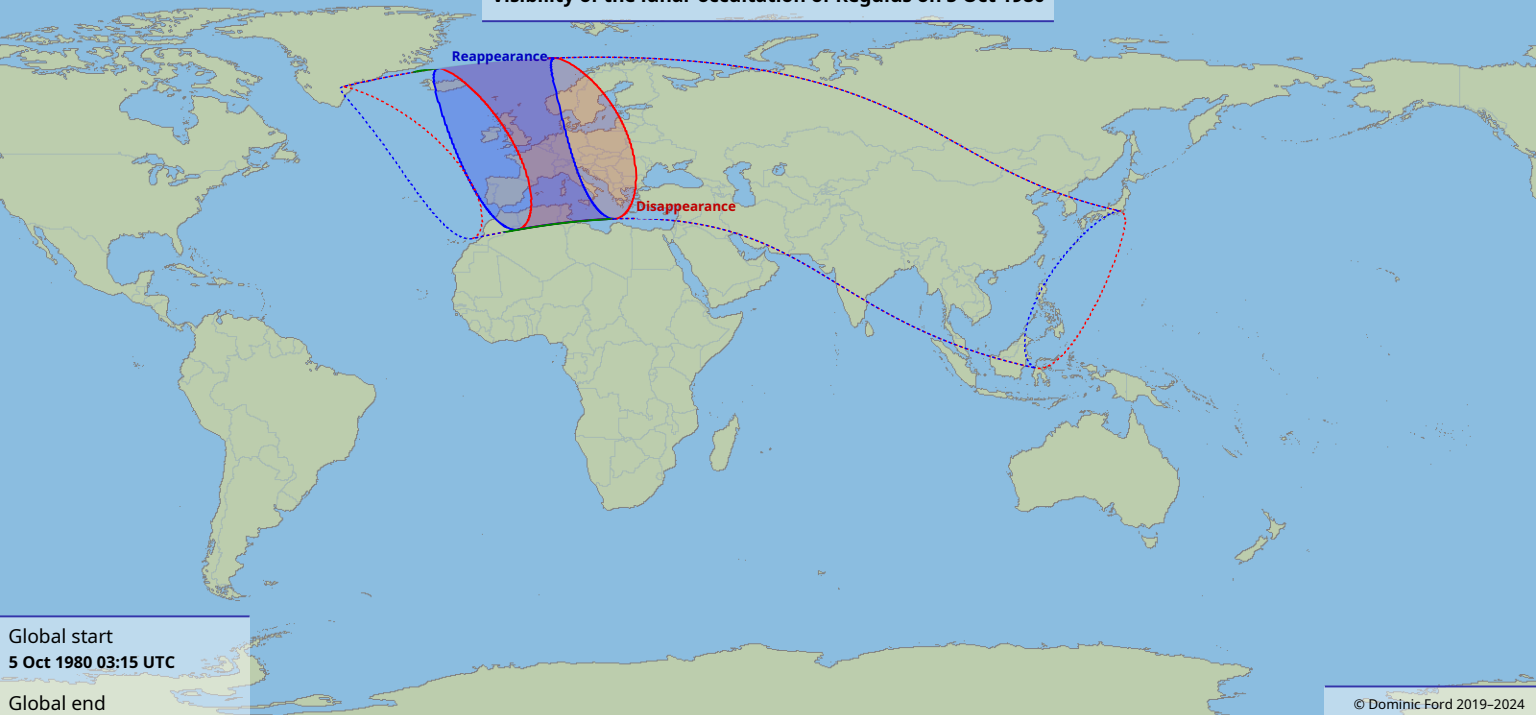

Visibility of the lunar occultation of Regulus on 5 Oct 1980

Global start
5 Oct 1980 03:15 UTC

Global end
5 Oct 1980 07:26 UTC