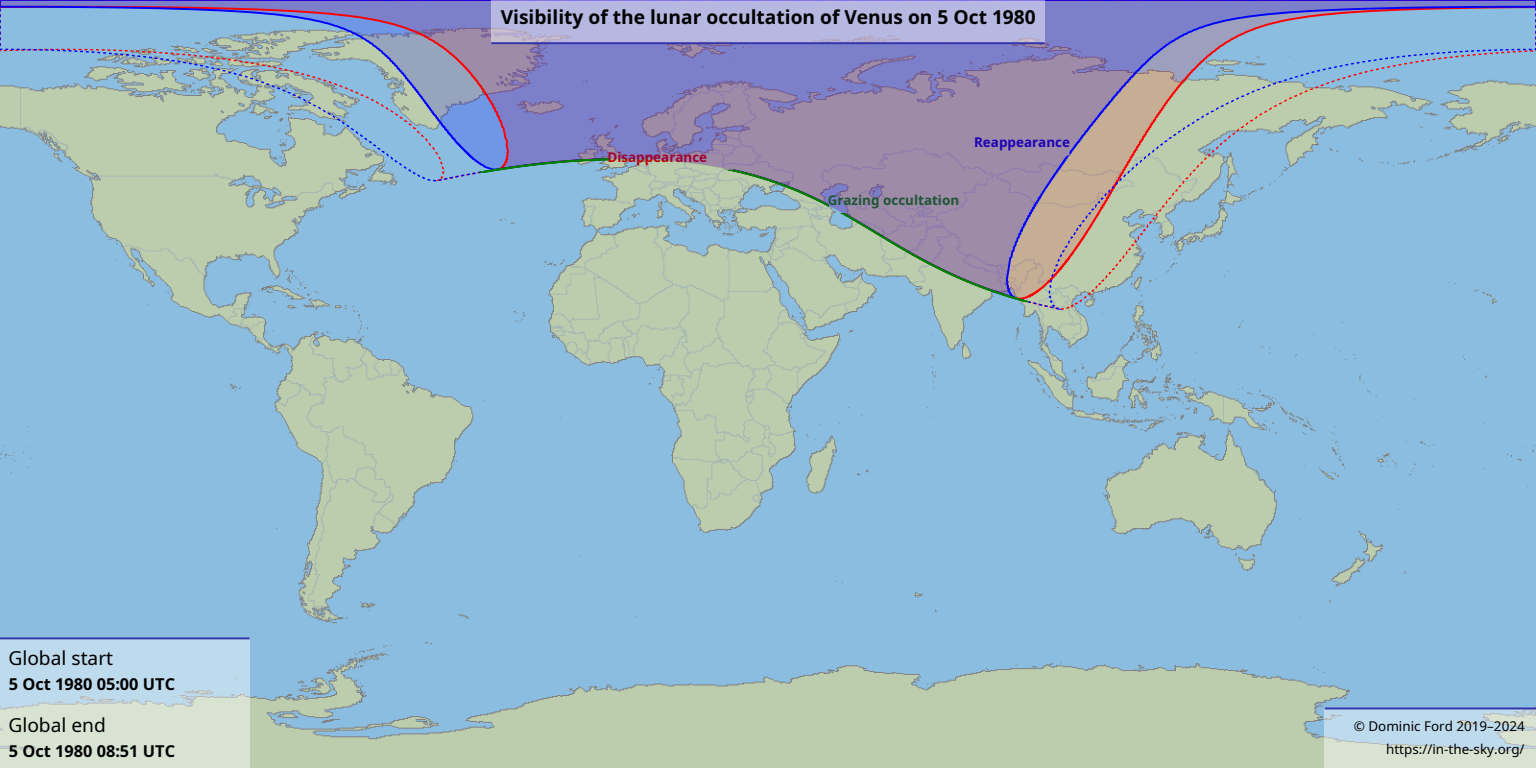

Visibility of the lunar occultation of Venus on 5 Oct 1980

Disappearance

Reappearance

Grazing occultation

Global start
5 Oct 1980 05:00 UTC

Global end
5 Oct 1980 08:51 UTC