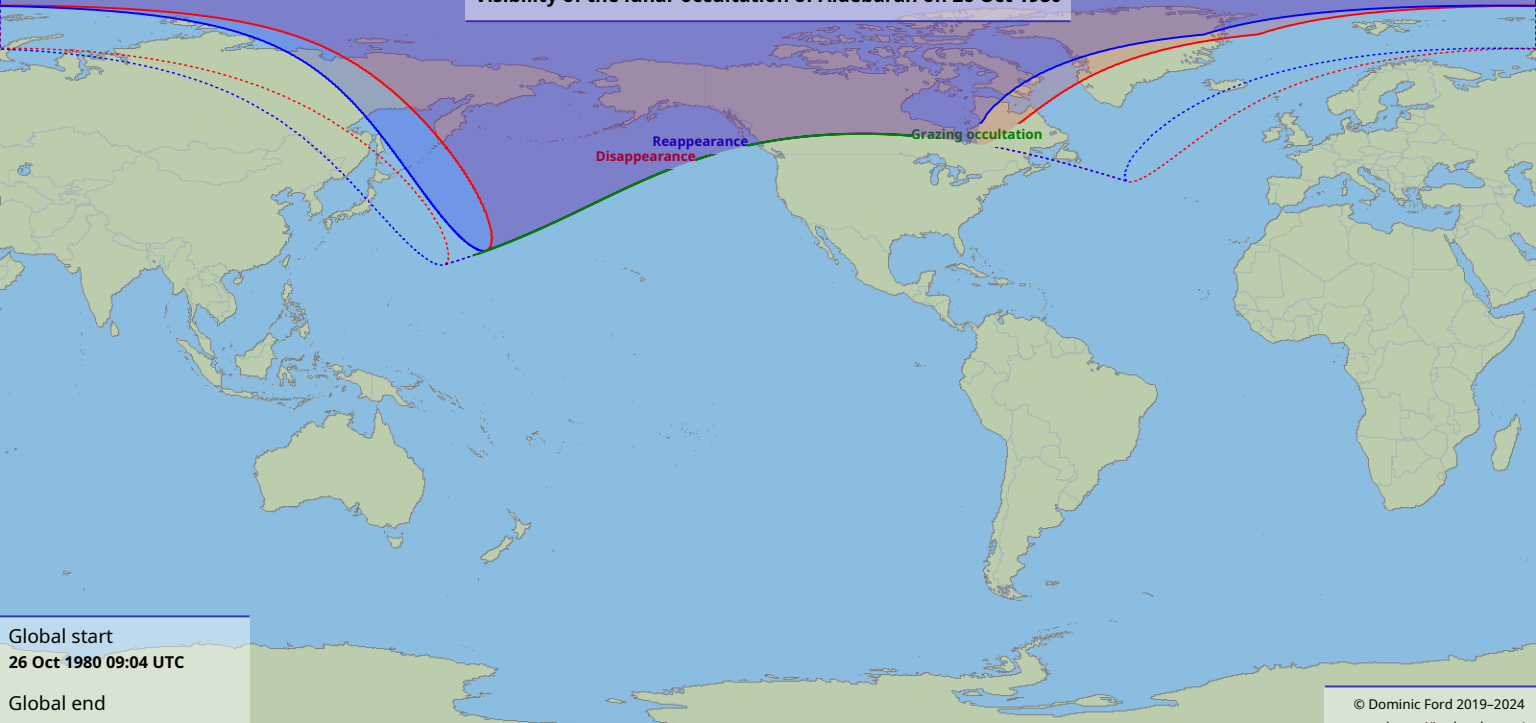

Visibility of the lunar occultation of Aldebaran on 26 Oct 1980

Global start
26 Oct 1980 09:04 UTC

Global end
26 Oct 1980 12:13 UTC