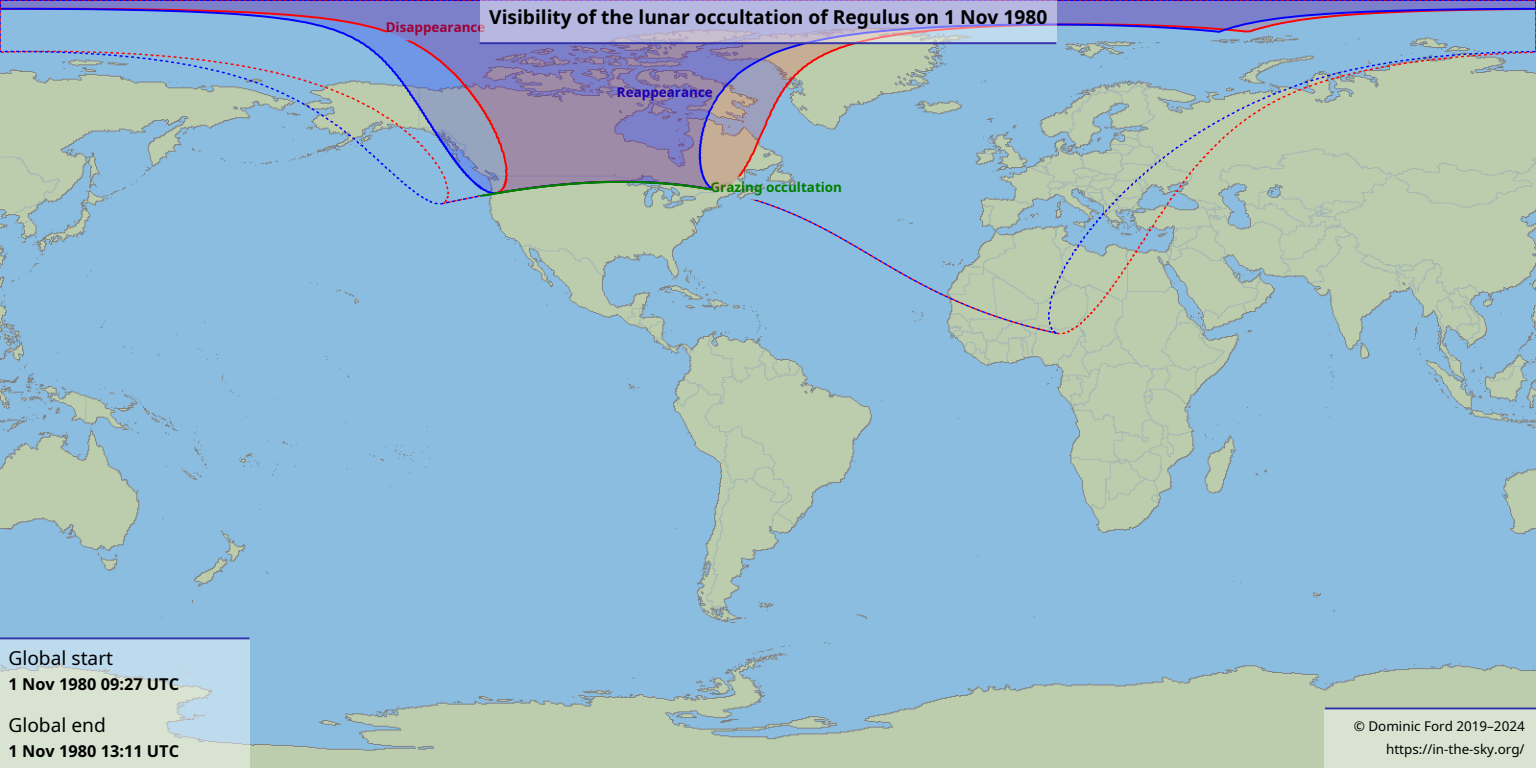

Visibility of the lunar occultation of Regulus on 1 Nov 1980

Global start
1 Nov 1980 09:27 UTC

Global end
1 Nov 1980 13:11 UTC