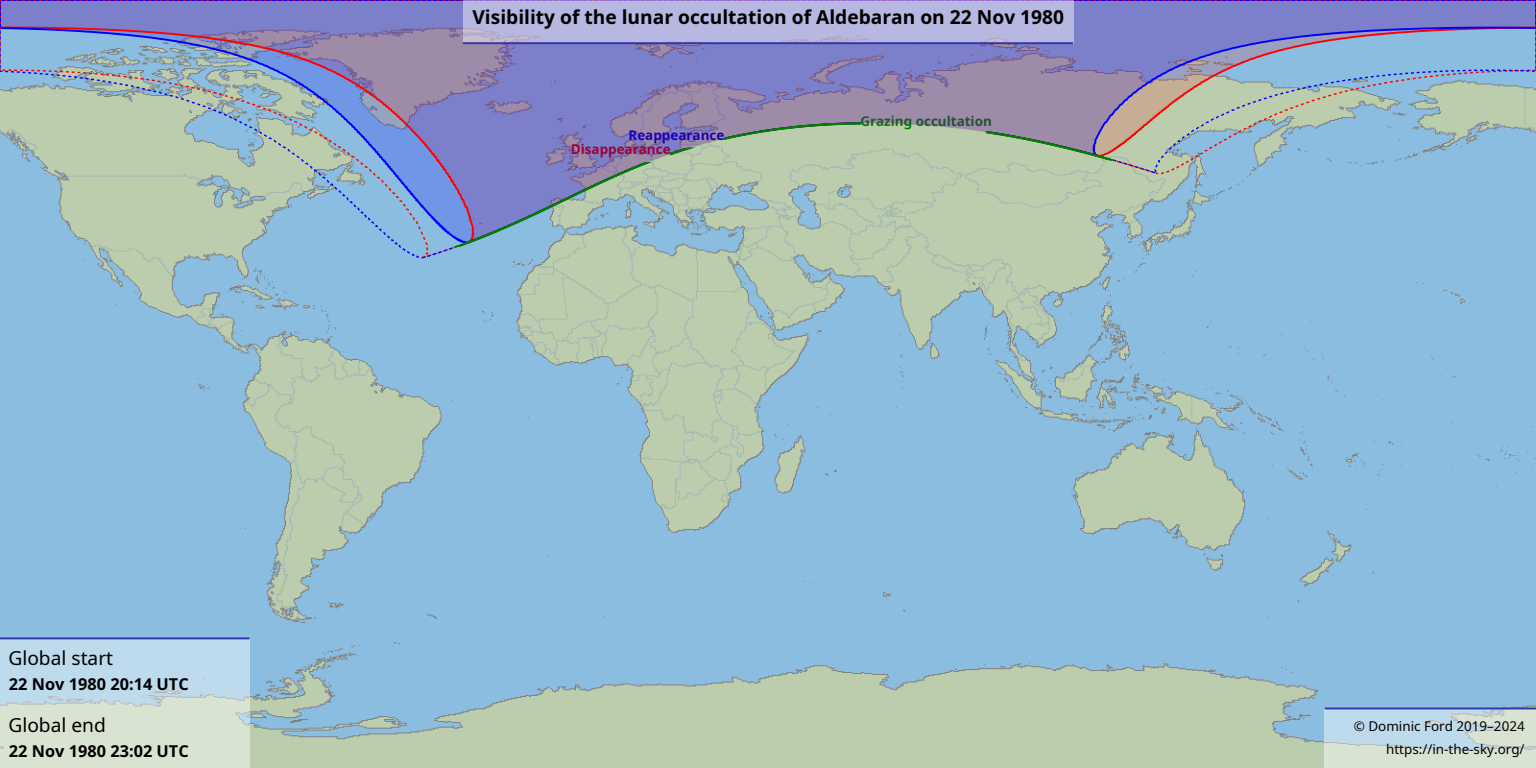

Visibility of the lunar occultation of Aldebaran on 22 Nov 1980

Reappearance
Disappearance

Grazing occultation

Global start
22 Nov 1980 20:14 UTC

Global end
22 Nov 1980 23:02 UTC

© Dominic Ford 2019–2024
<https://in-the-sky.org/>