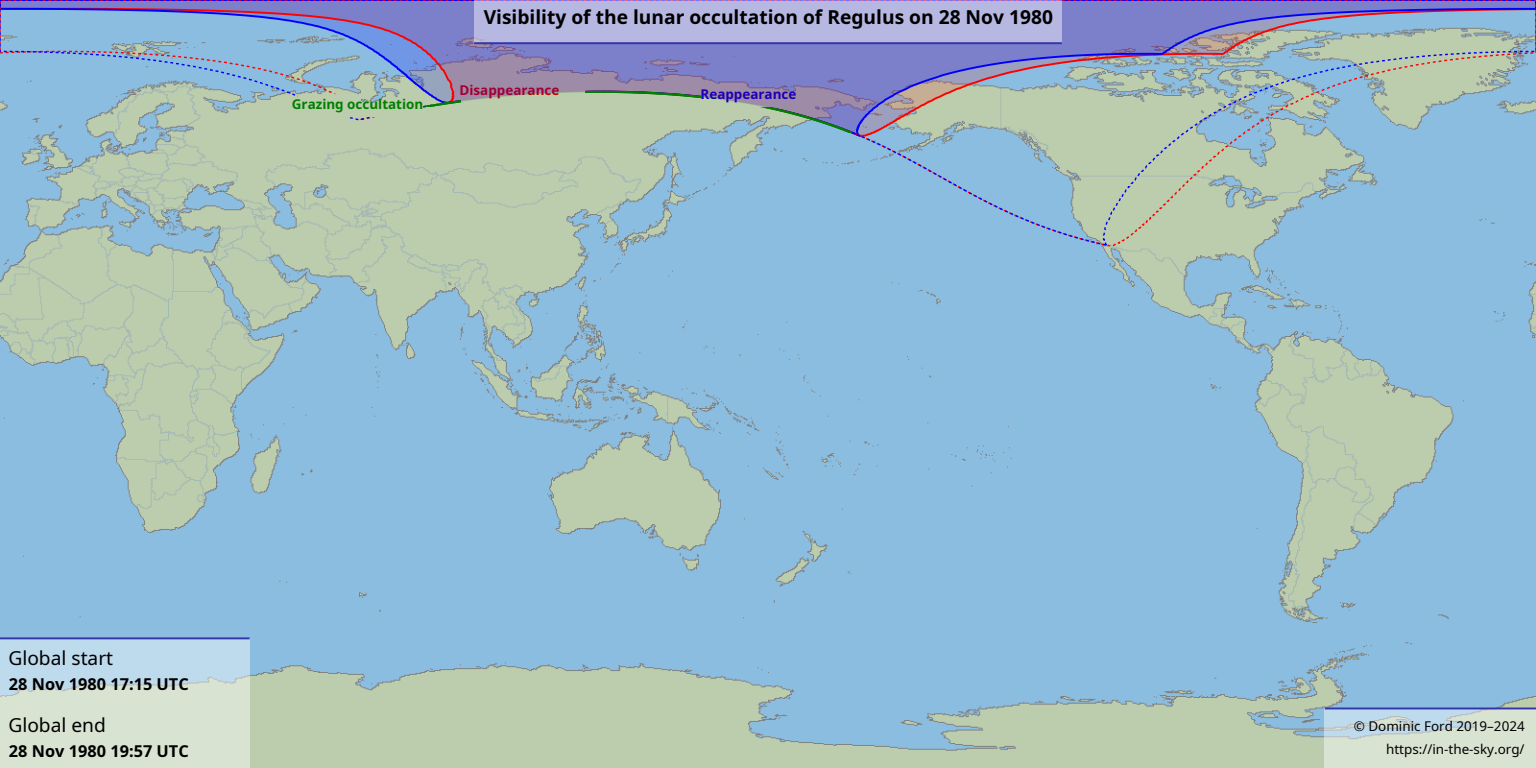

Visibility of the lunar occultation of Regulus on 28 Nov 1980

Global start
28 Nov 1980 17:15 UTC

Global end
28 Nov 1980 19:57 UTC