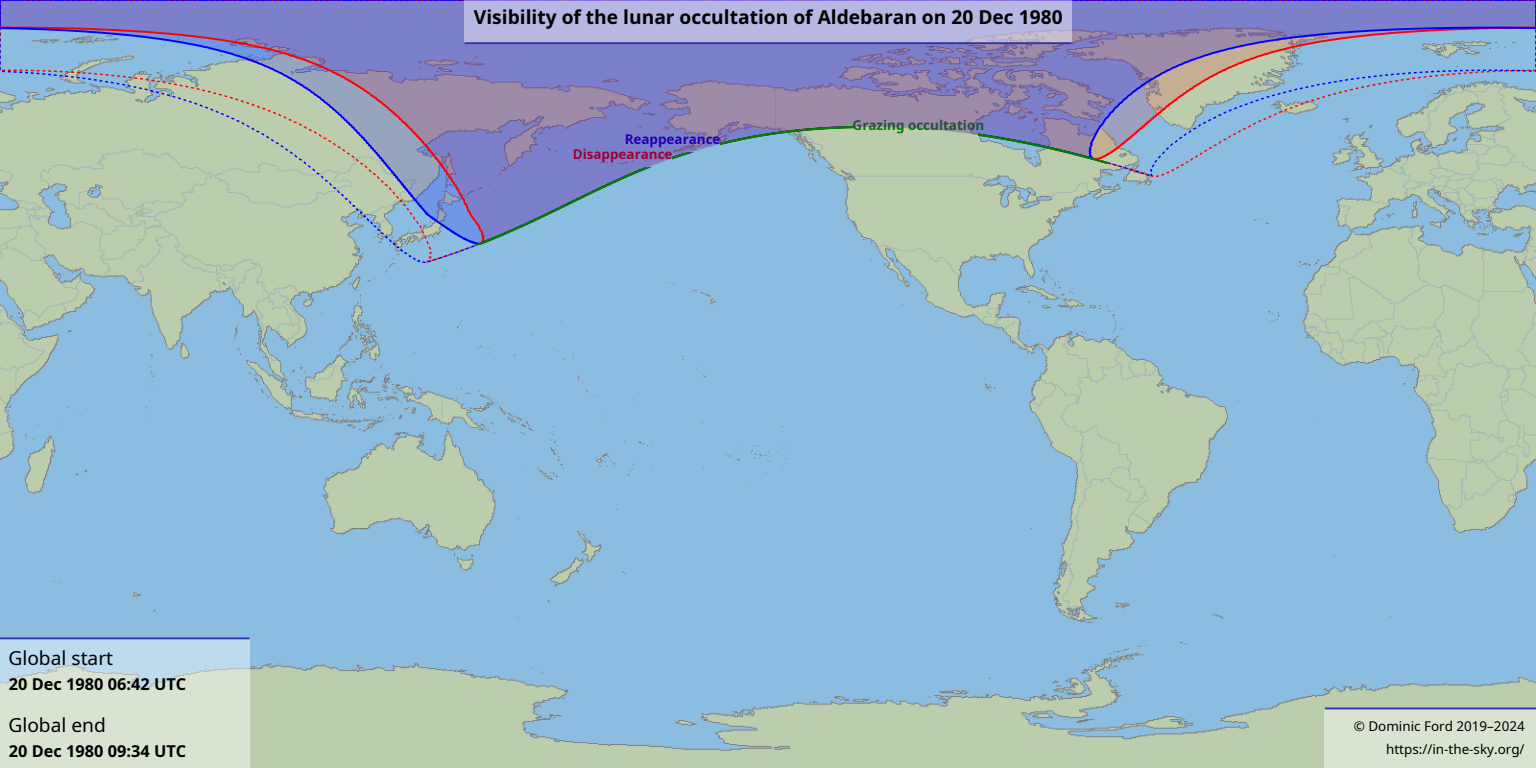

Visibility of the lunar occultation of Aldebaran on 20 Dec 1980

Reappearance
Disappearance

Grazing occultation

Global start
20 Dec 1980 06:42 UTC

Global end
20 Dec 1980 09:34 UTC