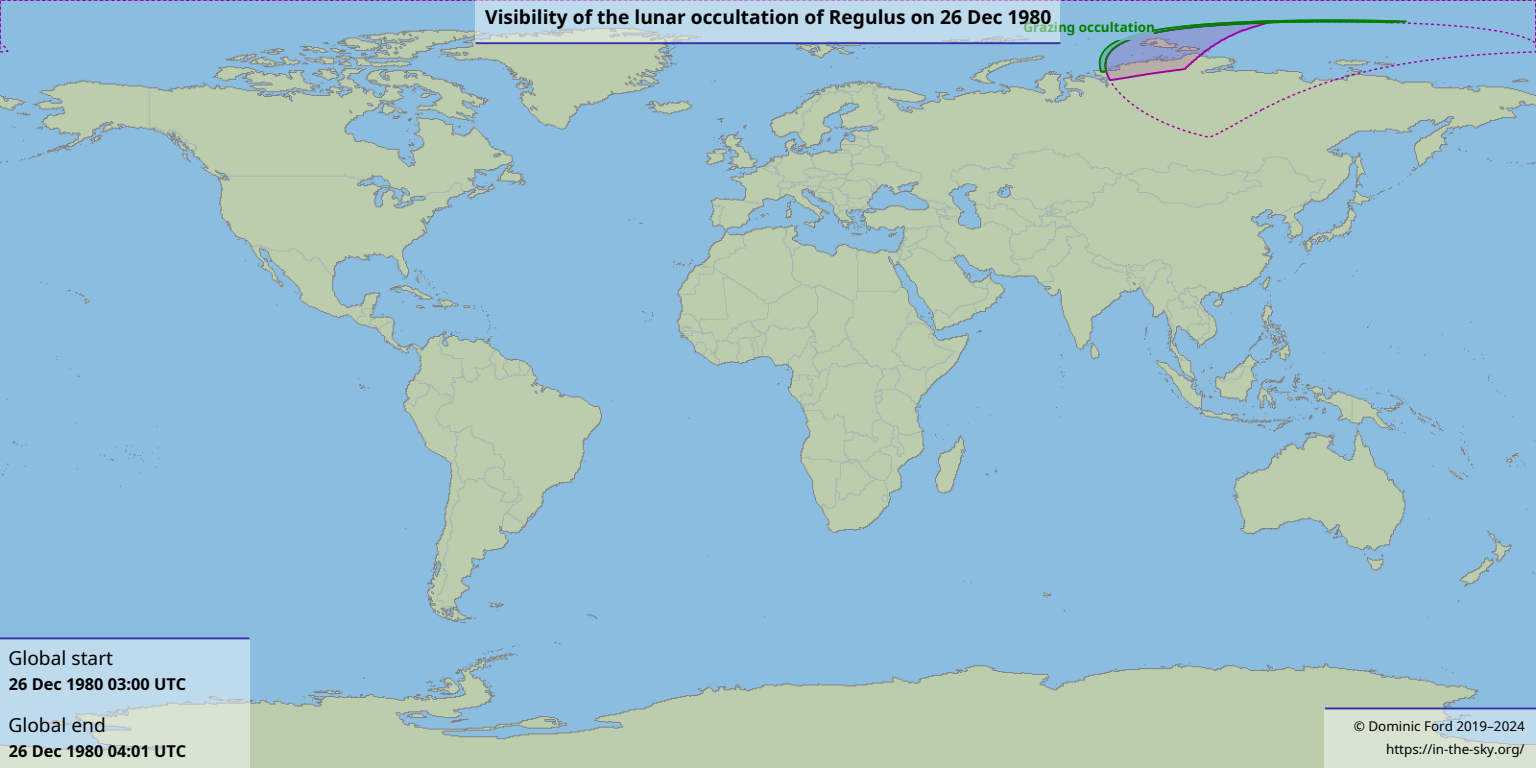

# Visibility of the lunar occultation of Regulus on 26 Dec 1980

Grazing occultation

Global start  
26 Dec 1980 03:00 UTC

Global end  
26 Dec 1980 04:01 UTC