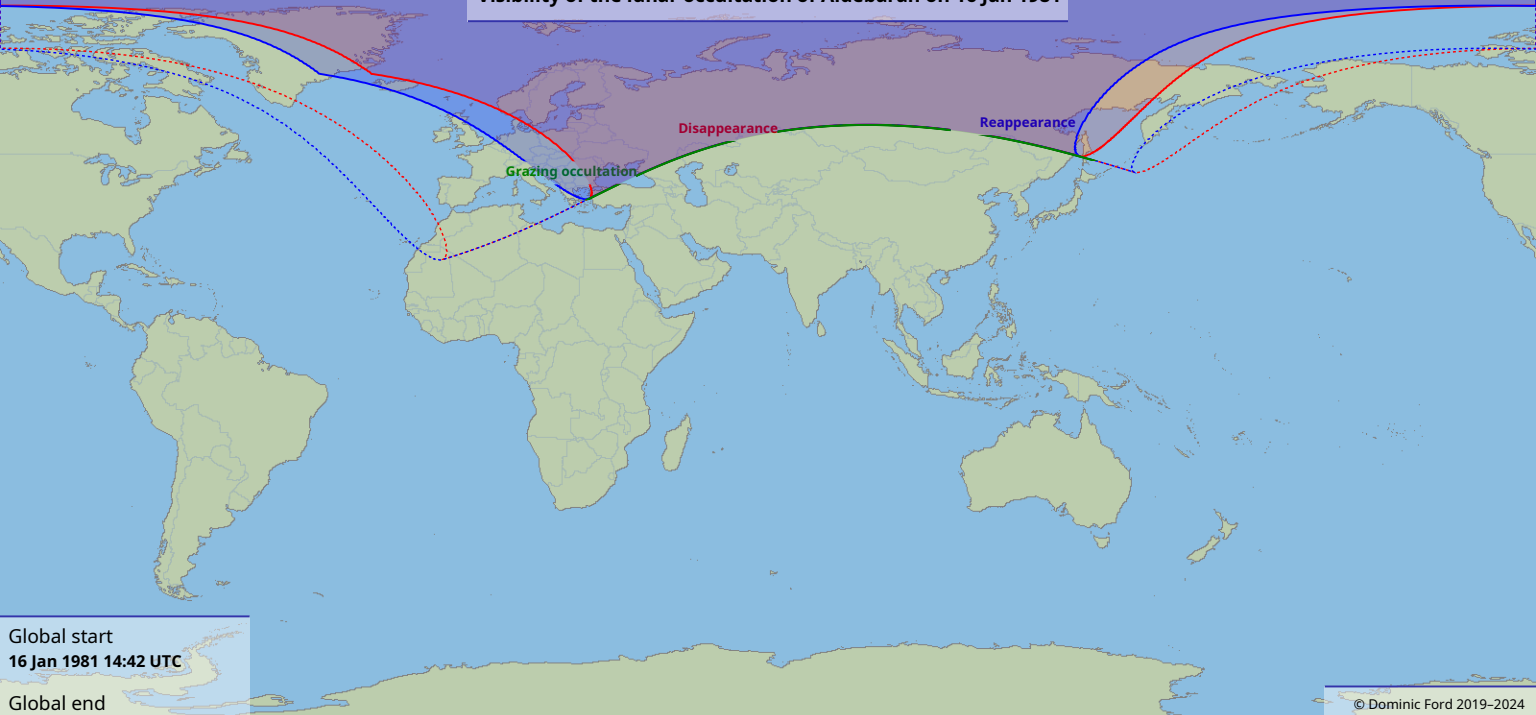

Visibility of the lunar occultation of Aldebaran on 16 Jan 1981

Global start
16 Jan 1981 14:42 UTC

Global end
16 Jan 1981 17:50 UTC