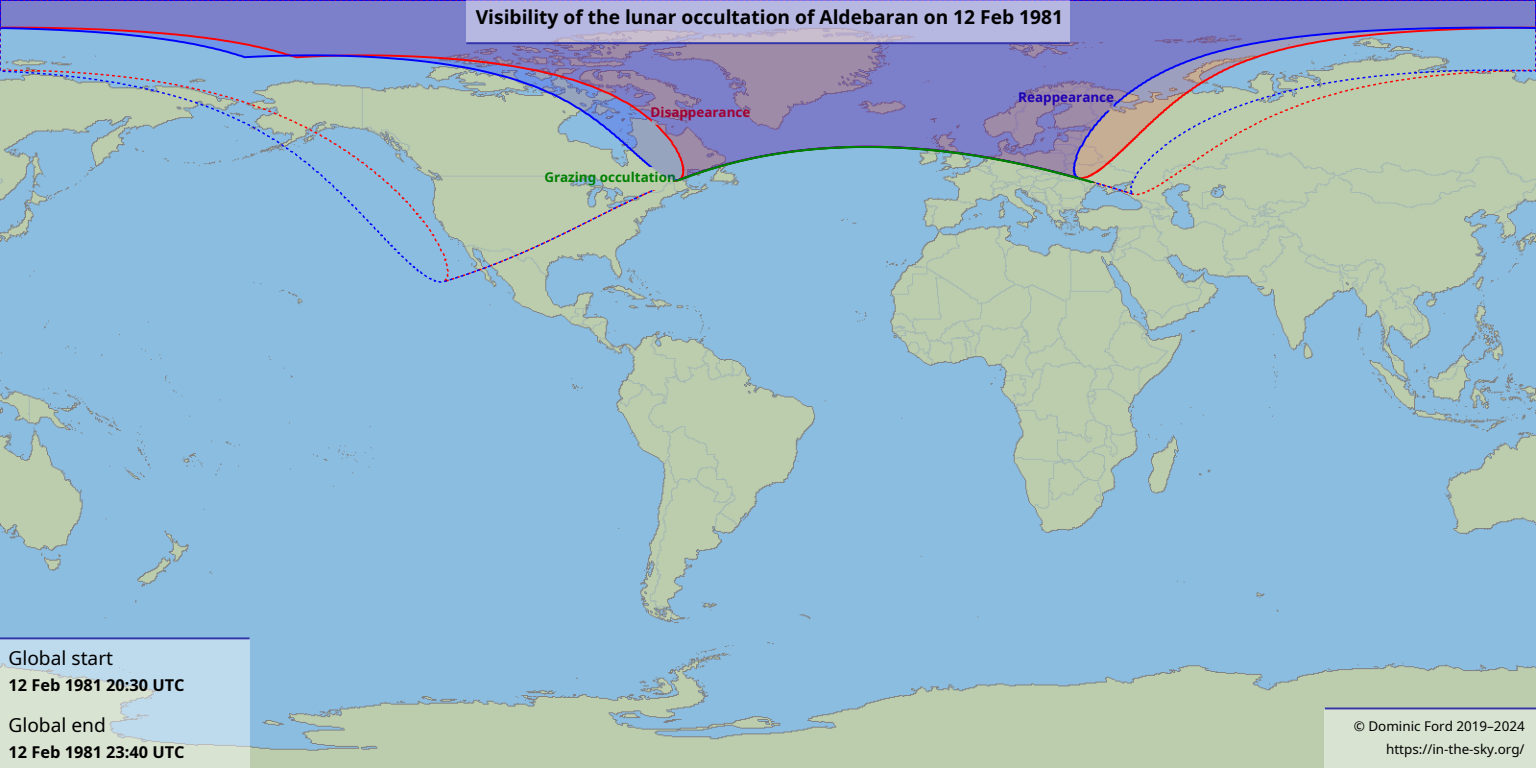

# Visibility of the lunar occultation of Aldebaran on 12 Feb 1981

Disappearance

Reappearance

Grazing occultation

Global start  
12 Feb 1981 20:30 UTC

Global end  
12 Feb 1981 23:40 UTC