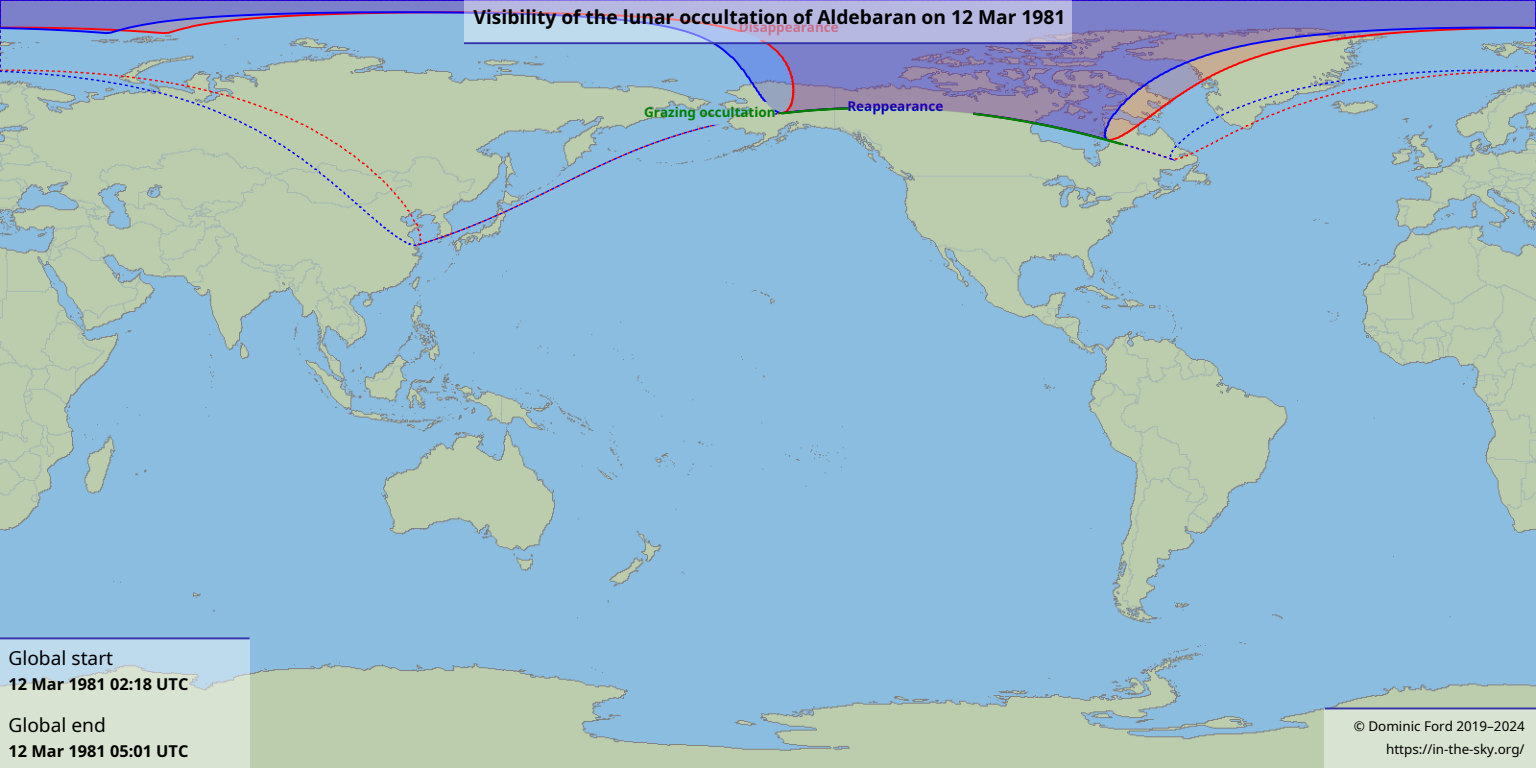

# Visibility of the lunar occultation of Aldebaran on 12 Mar 1981

Global start  
12 Mar 1981 02:18 UTC

Global end  
12 Mar 1981 05:01 UTC