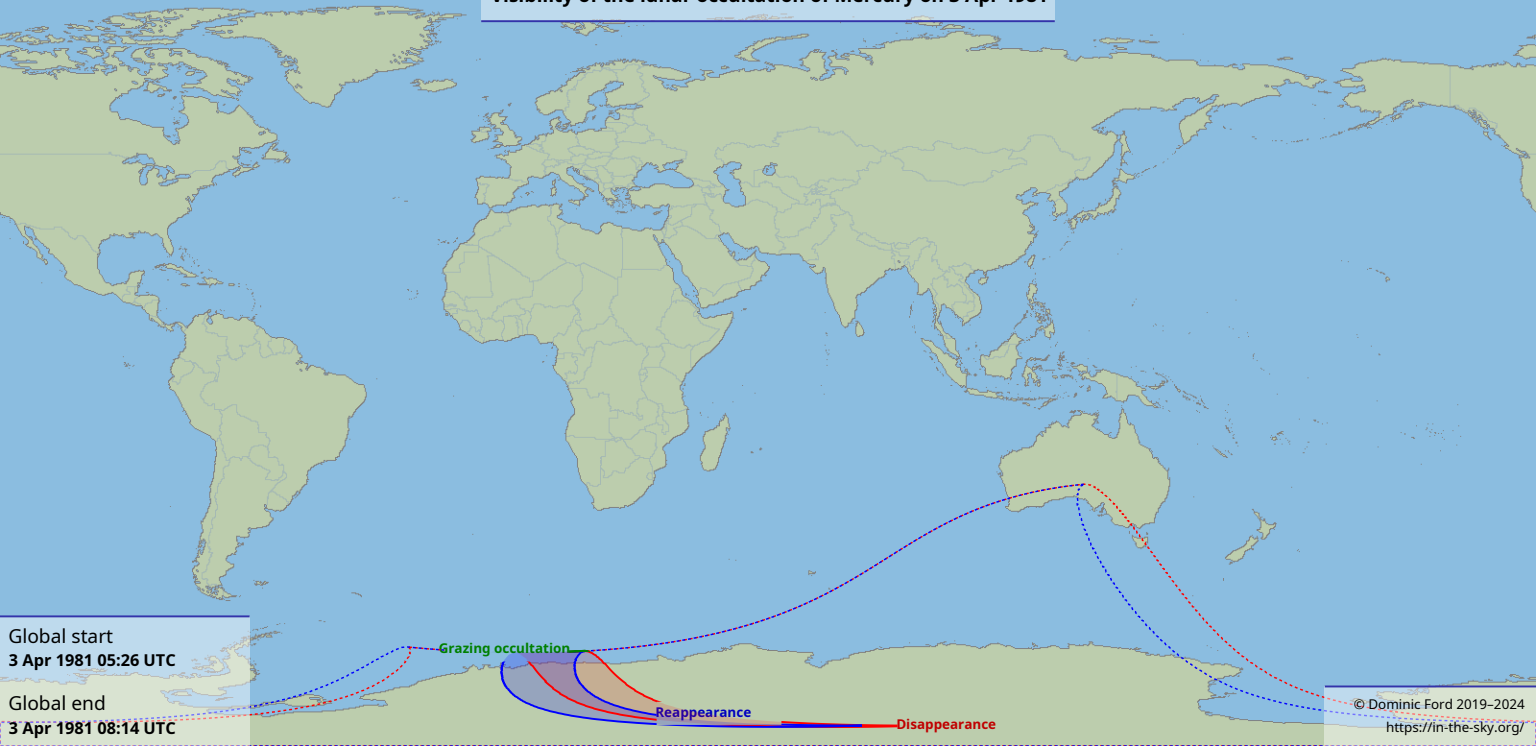

Visibility of the lunar occultation of Mercury on 3 Apr 1981

Global start
3 Apr 1981 05:26 UTC

Global end
3 Apr 1981 08:14 UTC

Grazing occultation

Reappearance

Disappearance

© Dominic Ford 2019–2024

<https://in-the-sky.org/>