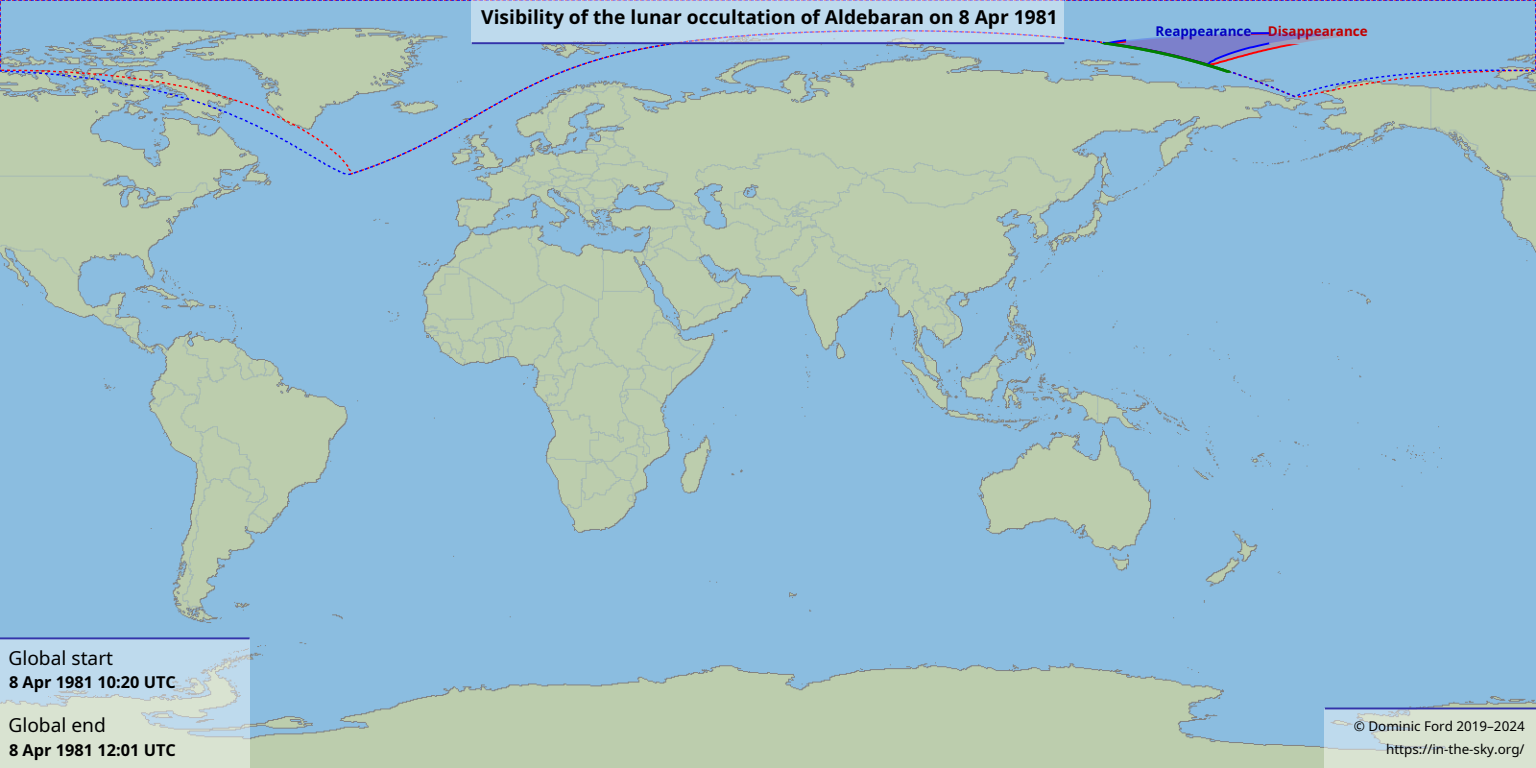

Visibility of the lunar occultation of Aldebaran on 8 Apr 1981

Global start
8 Apr 1981 10:20 UTC

Global end
8 Apr 1981 12:01 UTC