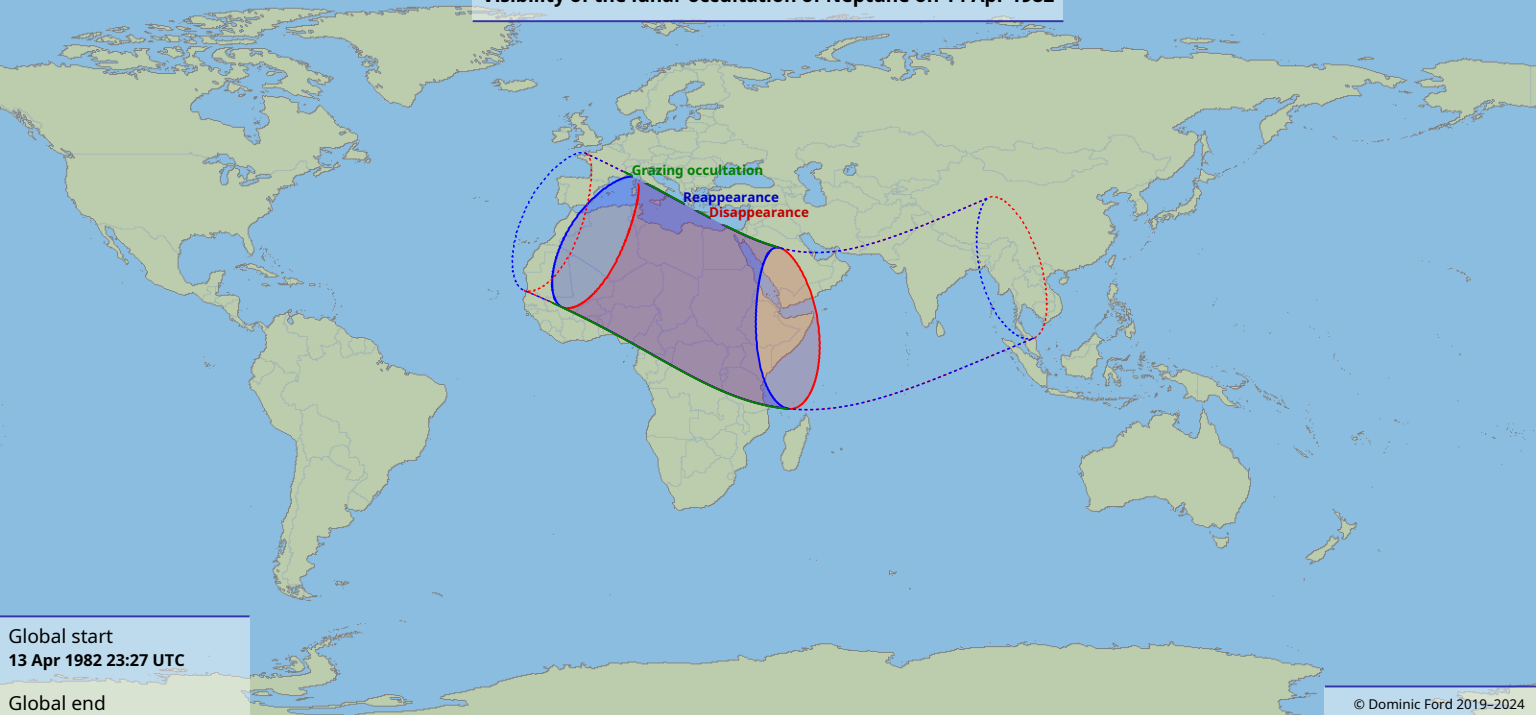

Visibility of the lunar occultation of Neptune on 14 Apr 1982

Global start
13 Apr 1982 23:27 UTC

Global end
14 Apr 1982 03:45 UTC