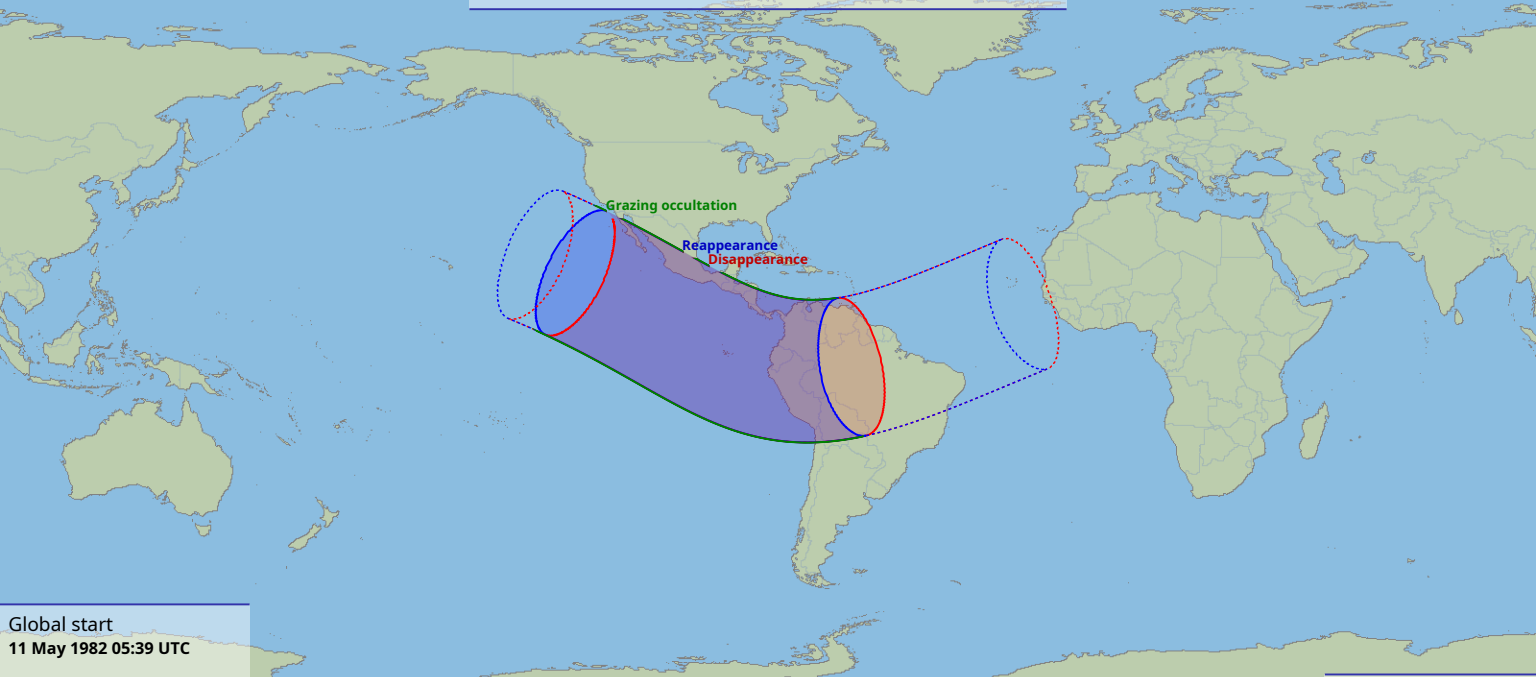

Visibility of the lunar occultation of Neptune on 11 May 1982

Global start
11 May 1982 05:39 UTC

Global end
11 May 1982 10:09 UTC